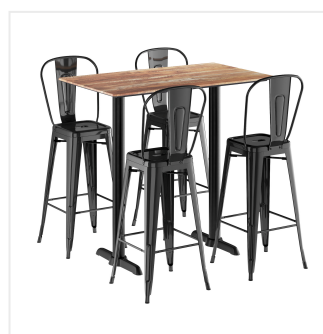

## Lancaster Table & Seating Excalibur 27 1/2" x 47 3/16" Rectangular Textured Yukon Oak Bar Height Table with 4 Alloy Series Black Outdoor Cafe Barstools

#164B2848YOBK

Item #: 164B2848YOBK Qty: \_\_\_\_\_

### Features

- Designed for use indoors and outdoors
- Durable laminate table top resists scratches, impacts, breaks, and burns
- Textured yukon oak table top finish offers the rustic look of solid wood
- Includes 4 steel cafe barstools, laminate table top with 2 steel end bases, and hardware
- Ample 400 lb. weight capacity per barstool

# Notes & Details

---

Add a unique, modern appeal to your dining area with this Lancaster Table & Seating Excalibur bar height table with 4 cafe barstools! This set includes a rectangular table top with a textured yukon oak finish that offers the rustic look of solid wood with a subtle, intriguing texture. It boasts an eco-friendly, quality laminate construction fashioned from compression-molded wood to provide a dependable yet distinct aesthetic. Plus, the table top's UV- and weather-resistant design is built to withstand the elements, making it the perfect indoor or outdoor option that your guests can rely on. To save you money on shipping costs, the table ships unassembled with mounting plates included and the barstools ship with the backrests detached from the stools. All required assembly hardware is included so you can quickly set up this dining set in its proper space and let your guests enjoy!