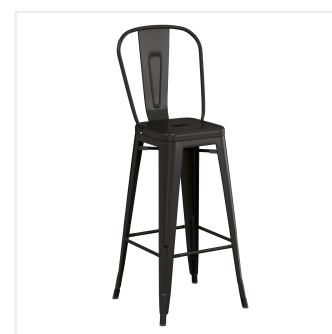

## Lancaster Table & Seating Excalibur 27 1/2" x 47 3/16" Rectangular Textured Yukon Oak Bar Height Table with 4 Alloy Series Black Outdoor Cafe Barstools

#164B2848YOBK

Item #: 164B2848YOBK Qty: \_\_\_\_\_

### Features

- Designed for use indoors and outdoors
- Durable laminate table top resists scratches, impacts, breaks, and burns
- Textured yukon oak table top finish offers the rustic look of solid wood
- Includes 4 steel cafe barstools, laminate table top with 2 steel end bases, and hardware
- Ample 400 lb. weight capacity per barstool

# Notes & Details

---

Add a unique, modern appeal to your dining area with this Lancaster Table & Seating Excalibur bar height table with 4 cafe barstools! This set includes a rectangular table top with a textured yukon oak finish that offers the rustic look of solid wood with a subtle, intriguing texture. It boasts an eco-friendly, quality laminate construction fashioned from compression-molded wood to provide a dependable yet distinct aesthetic. Plus, the table top's UV- and weather-resistant design is built to withstand the elements, making it the perfect indoor or outdoor option that your guests can rely on. To save you money on shipping costs, the table ships unassembled with mounting plates included and the barstools ship with the backrests detached from the stools. All required assembly hardware is included so you can quickly set up this dining set in its proper space and let your guests enjoy!