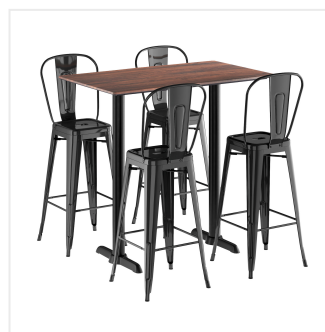

Lancaster Table & Seating Excalibur 27 1/2" x 47 3/16" Rectangular Textured Walnut Bar Height Table with 4 Alloy Series Black Outdoor Cafe Barstools

#164B2848WABK

Item #: 164B2848WABK Qty: _____

Project: _____

Approval: _____ Date: _____

Features

- Designed for use indoors and outdoors
- Durable laminate table top resists scratches, impacts, breaks, and burns
- Textured walnut table top finish offers the rustic look of solid wood
- Includes 4 steel cafe barstools, laminate table top with 2 steel end bases, and hardware
- Ample 400 lb. weight capacity per barstool

Notes & Details

Add a unique, modern appeal to your dining area with this Lancaster Table & Seating Excalibur bar height table with 4 cafe barstools! This set includes a rectangular table top with a textured walnut finish that offers the rustic look of solid wood with a subtle, intriguing texture. It boasts an eco-friendly, quality laminate construction fashioned from compression-molded wood to provide a dependable yet distinct aesthetic. Plus, the table top's UV- and weather-resistant design is built to withstand the elements, making it the perfect indoor or outdoor option that your guests can rely on. To save you money on shipping costs, the table ships unassembled with mounting plates included and the barstools ship with the backrests detached from the stools. All required assembly hardware is included so you can quickly set up this dining set in its proper space and let your guests enjoy!