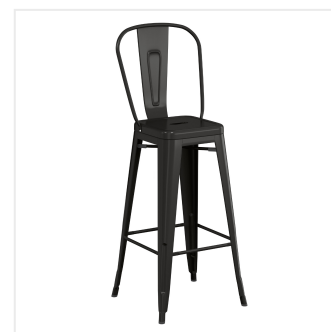

Lancaster Table & Seating Excalibur 27 1/2" x 47 3/16" Rectangular Textured Walnut Bar Height Table with 4 Alloy Series Black Outdoor Cafe Barstools

#164B2848WABK

Item #: 164B2848WABK Qty: _____

Project: _____

Approval: _____ Date: _____

Features

- Designed for use indoors and outdoors
- Durable laminate table top resists scratches, impacts, breaks, and burns
- Textured walnut table top finish offers the rustic look of solid wood
- Includes 4 steel cafe barstools, laminate table top with 2 steel end bases, and hardware
- Ample 400 lb. weight capacity per barstool

Notes & Details

Add a unique, modern appeal to your dining area with this Lancaster Table & Seating Excalibur bar height table with 4 cafe barstools! This set includes a rectangular table top with a textured walnut finish that offers the rustic look of solid wood with a subtle, intriguing texture. It boasts an eco-friendly, quality laminate construction fashioned from compression-molded wood to provide a dependable yet distinct aesthetic. Plus, the table top's UV- and weather-resistant design is built to withstand the elements, making it the perfect indoor or outdoor option that your guests can rely on. To save you money on shipping costs, the table ships unassembled with mounting plates included and the barstools ship with the backrests detached from the stools. All required assembly hardware is included so you can quickly set up this dining set in its proper space and let your guests enjoy!