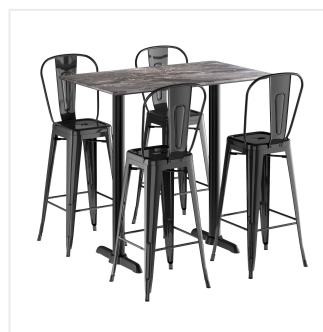

## Lancaster Table & Seating Excalibur 27 1/2" x 47 3/16" Rectangular Smooth Paladina Bar Height Table with 4 Alloy Series Black Outdoor Cafe Barstools

#164B2848PABK

Item #: 164B2848PABK Qty: \_\_\_\_\_

### Features

- Designed for use indoors and outdoors
- Durable laminate table top resists scratches, impacts, breaks, and burns
- Smooth paladina table top finish offers the classic look of marble
- Includes 4 steel cafe barstools, laminate table top with 2 steel end bases, and hardware
- Ample 400 lb. weight capacity per barstool

# Notes & Details

---

Add a unique, modern appeal to your dining area with this Lancaster Table & Seating Excalibur bar height table with 4 cafe barstools! This set includes a rectangular table top with a smooth paladina finish that offers the classic look of marble at a fraction of the cost. It boasts an eco-friendly, quality laminate construction fashioned from compression-molded wood to provide a dependable yet distinct aesthetic. Plus, the table top's UV- and weather-resistant design is built to withstand the elements, making it the perfect indoor or outdoor option that your guests can rely on. To save you money on shipping costs, the table ships unassembled with mounting plates included and the barstools ship with the backrests detached from the stools. All required assembly hardware is included so you can quickly set up this dining set in its proper space and let your guests enjoy!