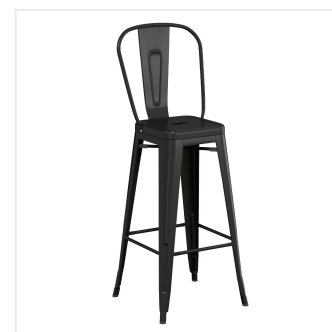

## Lancaster Table & Seating Excalibur 27 1/2" x 47 3/16" Rectangular Smooth Paladina Bar Height Table with 4 Alloy Series Black Outdoor Cafe Barstools

#164B2848PABK

Item #: 164B2848PABK Qty: \_\_\_\_\_

### Features

- Designed for use indoors and outdoors
- Durable laminate table top resists scratches, impacts, breaks, and burns
- Smooth paladina table top finish offers the classic look of marble
- Includes 4 steel cafe barstools, laminate table top with 2 steel end bases, and hardware
- Ample 400 lb. weight capacity per barstool

# Notes & Details

---

Add a unique, modern appeal to your dining area with this Lancaster Table & Seating Excalibur bar height table with 4 cafe barstools! This set includes a rectangular table top with a smooth paladina finish that offers the classic look of marble at a fraction of the cost. It boasts an eco-friendly, quality laminate construction fashioned from compression-molded wood to provide a dependable yet distinct aesthetic. Plus, the table top's UV- and weather-resistant design is built to withstand the elements, making it the perfect indoor or outdoor option that your guests can rely on. To save you money on shipping costs, the table ships unassembled with mounting plates included and the barstools ship with the backrests detached from the stools. All required assembly hardware is included so you can quickly set up this dining set in its proper space and let your guests enjoy!