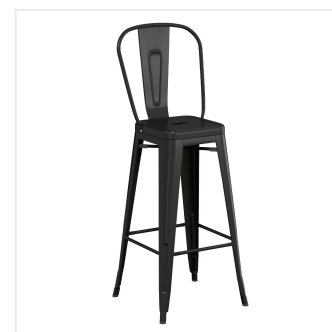

Lancaster Table & Seating Excalibur 27 1/2" x 47 3/16" Rectangular Smooth Letizia Bar Height Table with 4 Alloy Series Black Outdoor Cafe Barstools

#164B2848LZBK

Item #: 164B2848LZBK Qty: _____

Project: _____

Approval: _____ Date: _____

Features

- Designed for use indoors and outdoors
- Durable laminate table top resists scratches, impacts, breaks, and burns
- Smooth letizia table top finish offers the classic look of marble
- Includes 4 steel cafe barstools, laminate table top with 2 steel end bases, and hardware
- Ample 400 lb. weight capacity per barstool

Notes & Details

Add a unique, modern appeal to your dining area with this Lancaster Table & Seating Excalibur bar height table with 4 cafe barstools! This set includes a rectangular table top with a smooth letizia finish that offers the classic look of marble at a fraction of the cost. It boasts an eco-friendly, quality laminate construction fashioned from compression-molded wood to provide a dependable yet distinct aesthetic. Plus, the table top's UV- and weather-resistant design is built to withstand the elements, making it the perfect indoor or outdoor option that your guests can rely on. To save you money on shipping costs, the table ships unassembled with mounting plates included and the barstools ship with the backrests detached from the stools. All required assembly hardware is included so you can quickly set up this dining set in its proper space and let your guests enjoy!