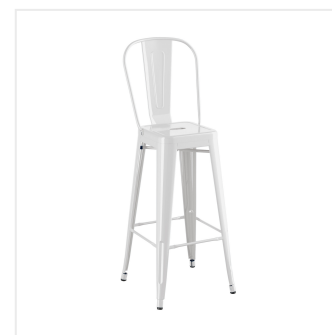

Lancaster Table & Seating Alloy Series 23 1/2" x 23 1/2" White Bar Height Outdoor Table with 2 Cafe Barstools

#164B2424WHT

Item #: 164B2424WHT Qty: _____

Project: _____

Approval: _____ Date: _____

Features

- 23 1/2" x 23 1/2" square shape and bar height fits a variety of indoor and outdoor settings
- E-coat sealant and white powder coat for rust and corrosion resistance
- Includes 2 cafe barstools, each with an ample 400 lb. weight capacity
- Durable steel construction is perfect for long-term use
- Easy to assemble and lightweight enough to move around for special events

Technical Data

Arms	Without Arms
Assembled	Assembly Required
Back	With Back
Chair Weight Capacity	400 lb.
Color	White
Features	E-Coat Sealant Powder Coated
Frame Material	Steel
Included Chairs	2 Chairs
Installation Type	Freestanding
Padded Seat	Without Padded Seat
Seat Material	Steel
Seat Type	Solid
Shape	Square
Style	Side Chair
Table Seating Capacity	2 Chairs
Tabletop Material	Steel
Type	Table / Chair Sets
Usage	Indoor Outdoor

Notes & Details

Take your modern restaurant, cafe, or bistro to the next level with this Lancaster Table & Seating Alloy Series bar height outdoor table and barstools! This set is made of durable steel and double coated to withstand years of use. The vibrant white color adds a fun, colorful touch to any setting and is sure to be a contemporary design choice that guests love. Comfortable and stylish, this strong yet lightweight set is an excellent choice for your indoor or outdoor dining area. To save you money on shipping costs, the table ships unassembled and the stools ship with the backrests detached. All required assembly hardware is included so you can quickly set it up in its proper space and let your guests enjoy!