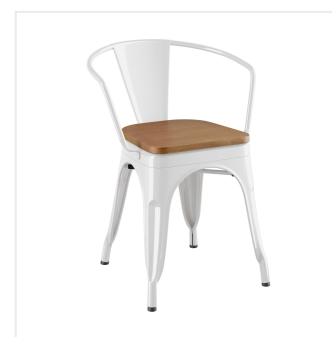

Lancaster Table & Seating Alloy Series 36" x 36" White Standard Height Indoor Table and 4 Arm Chairs with Walnut Wood Seats

#164A3636WHTW

Item #: 164A3636WHTW Qty: _____

Project: _____

Approval: _____ Date: _____

Features

- 36" x 36" square shape and standard height fits a variety of indoor settings
- E-coat sealant and white powder coat for rust and corrosion resistance
- Includes 4 arm chairs, each with a wood seat and an ample 400 lb. weight capacity
- Durable steel construction is perfect for long-term use
- Easy to assemble and lightweight enough to move around for special events

Technical Data

Arms	With Arms
Assembled	Assembly Required
Back	With Back
Chair Weight Capacity	400 lb.
Color	White
Features	Stackable
Frame Material	Steel
Included Chairs	4 Chairs
Installation Type	Freestanding
Seat Color	Brown
Seat Material	Wood
Shape	Square
Table Seating Capacity	4 Chairs
Tabletop Material	Steel
Type	Table / Chair Sets
Usage	Indoor

Notes & Details

Take your modern restaurant, cafe, or bistro to the next level with this Lancaster Table & Seating Alloy Series standard height indoor table and chairs with wood seats! This set is made of durable steel and double coated to withstand years of use. The vibrant white color adds a fun, colorful touch to any setting and is sure to be a contemporary design choice that guests love. Comfortable and stylish, this strong yet lightweight set is an excellent choice for your indoor dining area. To save you money on shipping costs, the table ships unassembled. All required assembly hardware is included so you can quickly set it up in its proper space and let your guests enjoy! To save time and hassle, the chairs ship assembled, while the seats ship detached from the chair.