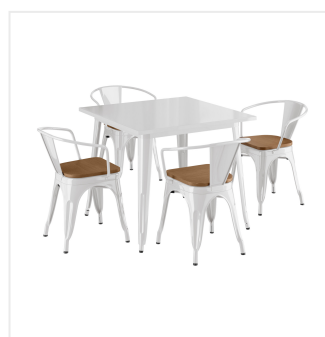

Lancaster Table & Seating Alloy Series 36" x 36" White Standard Height Indoor Table and 4 Arm Chairs with Walnut Wood Seats

#164A3636WHTW

Item #: 164A3636WHTW Qty: _____

Project: _____

Approval: _____ Date: _____

Features

- 36" x 36" square shape and standard height fits a variety of indoor settings
- E-coat sealant and white powder coat for rust and corrosion resistance
- Includes 4 arm chairs, each with a wood seat and an ample 400 lb. weight capacity
- Durable steel construction is perfect for long-term use
- Easy to assemble and lightweight enough to move around for special events

Technical Data

Arms	With Arms
Assembled	Assembly Required
Back	With Back
Chair Weight Capacity	400 lb.
Color	White
Features	Stackable
Frame Material	Steel
Included Chairs	4 Chairs
Installation Type	Freestanding
Seat Color	Brown
Seat Material	Wood
Shape	Square
Table Seating Capacity	4 Chairs
Tabletop Material	Steel
Type	Table / Chair Sets
Usage	Indoor

Notes & Details

Take your modern restaurant, cafe, or bistro to the next level with this Lancaster Table & Seating Alloy Series standard height indoor table and chairs with wood seats! This set is made of durable steel and double coated to withstand years of use. The vibrant white color adds a fun, colorful touch to any setting and is sure to be a contemporary design choice that guests love. Comfortable and stylish, this strong yet lightweight set is an excellent choice for your indoor dining area. To save you money on shipping costs, the table ships unassembled. All required assembly hardware is included so you can quickly set it up in its proper space and let your guests enjoy! To save time and hassle, the chairs ship assembled, while the seats ship detached from the chair.