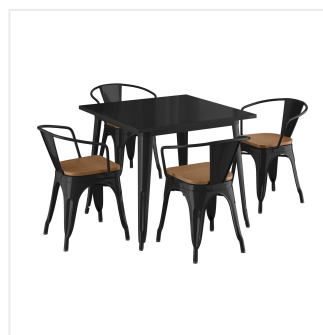

## Lancaster Table & Seating Alloy Series 36" x 36" Black Standard Height Indoor Table and 4 Arm Chairs with Walnut Wood Seats

#164A3636BLKW

Item #: 164A3636BLKW Qty: \_\_\_\_\_

Project: \_\_\_\_\_

Approval: \_\_\_\_\_ Date: \_\_\_\_\_

### Features

- 36" x 36" square shape and standard height fits a variety of indoor settings
- E-coat sealant and black powder coat for rust and corrosion resistance
- Includes 4 arm chairs, each with a wood seat and an ample 400 lb. weight capacity
- Durable steel construction is perfect for long-term use
- Easy to assemble and lightweight enough to move around for special events

## Technical Data

Arms	With Arms
Assembled	Assembly Required
Back	With Back
Chair Weight Capacity	400 lb.
Color	Black
Features	Stackable
Frame Material	Steel
Included Chairs	4 Chairs
Installation Type	Freestanding
Seat Color	Brown
Seat Material	Wood
Shape	Square
Table Seating Capacity	4 Chairs
Tabletop Material	Steel
Type	Table / Chair Sets
Usage	Indoor

## Notes & Details

Take your modern restaurant, cafe, or bistro to the next level with this Lancaster Table & Seating Alloy Series standard height indoor table and chairs with wood seats! This set is made of durable steel and double coated to withstand years of use. The black color adds a sleek, modern touch to any setting and is sure to be a contemporary design choice that guests love. Comfortable and stylish, this strong yet lightweight set is an excellent choice for your indoor dining area. To save you money on shipping costs, the table ships unassembled. All required assembly hardware is included so you can quickly set it up in its proper space and let your guests enjoy! To save time and hassle, the chairs ship assembled, while the seats ship detached from the chair.