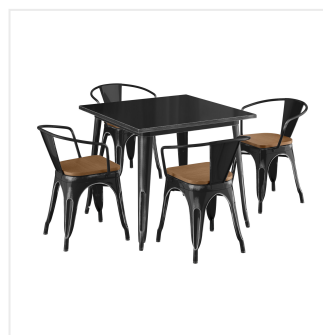

Lancaster Table & Seating Alloy Series 36" x 36" Distressed Black Standard Height Indoor Table and 4 Arm Chairs with Walnut Wood Seats

#164A3636BKDW

Item #: 164A3636BKDW Qty: _____

Project: _____

Approval: _____ Date: _____

Features

- 36" x 36" square shape and standard height fits a variety of indoor settings
- E-coat sealant and distressed black powder coat for rust and corrosion resistance
- Includes 4 arm chairs, each with a wood seat and an ample 400 lb. weight capacity
- Durable steel construction is perfect for long-term use
- Easy to assemble and lightweight enough to move around for special events

Technical Data

Arms	With Arms
Assembled	Assembly Required
Back	With Back
Chair Weight Capacity	400 lb.
Color	Black Silver
Features	Distressed Stackable
Frame Material	Steel
Included Chairs	4 Chairs
Installation Type	Freestanding
Seat Color	Brown
Seat Material	Wood
Shape	Square
Table Seating Capacity	4 Chairs
Tabletop Material	Steel
Type	Table / Chair Sets
Usage	Indoor

Notes & Details

Take your modern restaurant, cafe, or bistro to the next level with this Lancaster Table & Seating Alloy Series standard height indoor table and chairs with wood seats! This set is made of durable steel and double coated to withstand years of use. The distressed black color adds a sleek, modern touch to any setting and is sure to be a contemporary design choice that guests love. Comfortable and stylish, this strong yet lightweight set is an excellent choice for your indoor dining area. To save you money on shipping costs, the table ships unassembled. All required assembly hardware is included so you can quickly set it up in its proper space and let your guests enjoy! To save time and hassle, the chairs ship assembled, while the seats ship detached from the chair.