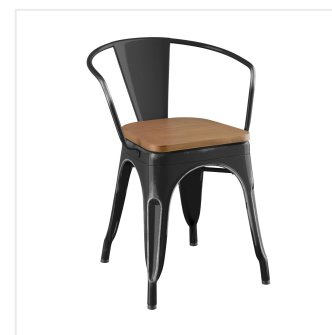

Lancaster Table & Seating Alloy Series 36" x 36" Distressed Black Standard Height Indoor Table and 4 Arm Chairs with Walnut Wood Seats

#164A3636BKDW

Item #: 164A3636BKDW Qty: _____

Project: _____

Approval: _____ Date: _____

Features

- 36" x 36" square shape and standard height fits a variety of indoor settings
- E-coat sealant and distressed black powder coat for rust and corrosion resistance
- Includes 4 arm chairs, each with a wood seat and an ample 400 lb. weight capacity
- Durable steel construction is perfect for long-term use
- Easy to assemble and lightweight enough to move around for special events

Technical Data

Arms	With Arms
Assembled	Assembly Required
Back	With Back
Chair Weight Capacity	400 lb.
Color	Black Silver
Features	Distressed Stackable
Frame Material	Steel
Included Chairs	4 Chairs
Installation Type	Freestanding
Seat Color	Brown
Seat Material	Wood
Shape	Square
Table Seating Capacity	4 Chairs
Tabletop Material	Steel
Type	Table / Chair Sets
Usage	Indoor

Notes & Details

Take your modern restaurant, cafe, or bistro to the next level with this Lancaster Table & Seating Alloy Series standard height indoor table and chairs with wood seats! This set is made of durable steel and double coated to withstand years of use. The distressed black color adds a sleek, modern touch to any setting and is sure to be a contemporary design choice that guests love. Comfortable and stylish, this strong yet lightweight set is an excellent choice for your indoor dining area. To save you money on shipping costs, the table ships unassembled. All required assembly hardware is included so you can quickly set it up in its proper space and let your guests enjoy! To save time and hassle, the chairs ship assembled, while the seats ship detached from the chair.