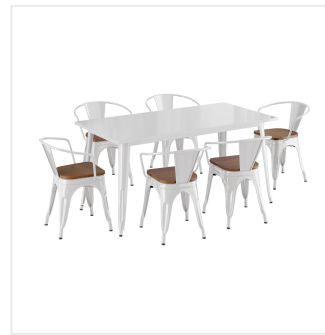

Lancaster Table & Seating Alloy Series 32" x 63" White Standard Height Indoor Table and 6 Arm Chairs with Walnut Wood Seats

#164A3263WHTW

Item #: 164A3263WHTW Qty: _____

Project: _____

Approval: _____ Date: _____

Features

- 32" x 63" rectangular shape and standard height fits a variety of indoor settings
- E-coat sealant and white powder coat for rust and corrosion resistance
- Includes 6 arm chairs, each with a wood seat and an ample 400 lb. weight capacity
- Durable steel construction is perfect for long-term use
- Easy to assemble and lightweight enough to move around for special events

Technical Data

Arms	With Arms
Assembled	Assembly Required
Back	With Back
Chair Weight Capacity	400 lb.
Color	White
Features	Stackable
Frame Material	Steel
Included Chairs	6 Chairs
Installation Type	Freestanding
Seat Color	Brown
Seat Material	Wood
Shape	Rectangle
Table Seating Capacity	6 Chairs
Tabletop Material	Steel
Type	Table / Chair Sets
Usage	Indoor

Notes & Details

Take your modern restaurant, cafe, or bistro to the next level with this Lancaster Table & Seating Alloy Series standard height indoor table and chairs with wood seats! This set is made of durable steel and double coated to withstand years of use. The vibrant white color adds a fun, colorful touch to any setting and is sure to be a contemporary design choice that guests love. Comfortable and stylish, this strong yet lightweight set is an excellent choice for your indoor dining area. To save you money on shipping costs, the table ships unassembled. All required assembly hardware is included so you can quickly set it up in its proper space and let your guests enjoy! To save time and hassle, the chairs ship assembled, while the seats ship detached from the chair.