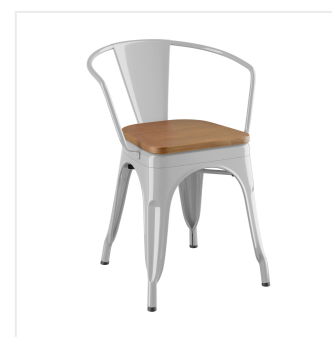

## Lancaster Table & Seating Alloy Series 32" x 63" Silver Standard Height Indoor Table and 6 Arm Chairs with Walnut Wood Seats

#164A3263SILW

Item #: 164A3263SILW Qty: \_\_\_\_\_

Project: \_\_\_\_\_

Approval: \_\_\_\_\_ Date: \_\_\_\_\_

### Features

- 32" x 63" rectangular shape and standard height fits a variety of indoor settings
- E-coat sealant and silver powder coat for rust and corrosion resistance
- Includes 6 arm chairs, each with a wood seat and an ample 400 lb. weight capacity
- Durable steel construction is perfect for long-term use
- Easy to assemble and lightweight enough to move around for special events

## Notes & Details

Take your modern restaurant, cafe, or bistro to the next level with this Lancaster Table & Seating Alloy Series standard height indoor table and chairs with wood seats! This set is made of durable steel and double coated to withstand years of use. The silver color adds a sleek, modern touch to any setting and is sure to be a contemporary design choice that guests love. Comfortable and stylish, this strong yet lightweight set is an excellent choice for your indoor dining area. To save you money on shipping costs, the table ships unassembled. All required assembly hardware is included so you can quickly set it up in its proper space and let your guests enjoy! To save time and hassle, the chairs ship assembled, while the seats ship detached from the chair.