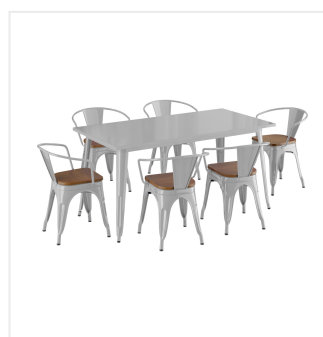

## Lancaster Table & Seating Alloy Series 32" x 63" Silver Standard Height Indoor Table and 6 Arm Chairs with Walnut Wood Seats

#164A3263SILW

Item #: 164A3263SILW Qty: \_\_\_\_\_

Project: \_\_\_\_\_

Approval: \_\_\_\_\_ Date: \_\_\_\_\_

### Features

- 32" x 63" rectangular shape and standard height fits a variety of indoor settings
- E-coat sealant and silver powder coat for rust and corrosion resistance
- Includes 6 arm chairs, each with a wood seat and an ample 400 lb. weight capacity
- Durable steel construction is perfect for long-term use
- Easy to assemble and lightweight enough to move around for special events

## Notes & Details

Take your modern restaurant, cafe, or bistro to the next level with this Lancaster Table & Seating Alloy Series standard height indoor table and chairs with wood seats! This set is made of durable steel and double coated to withstand years of use. The silver color adds a sleek, modern touch to any setting and is sure to be a contemporary design choice that guests love. Comfortable and stylish, this strong yet lightweight set is an excellent choice for your indoor dining area. To save you money on shipping costs, the table ships unassembled. All required assembly hardware is included so you can quickly set it up in its proper space and let your guests enjoy! To save time and hassle, the chairs ship assembled, while the seats ship detached from the chair.