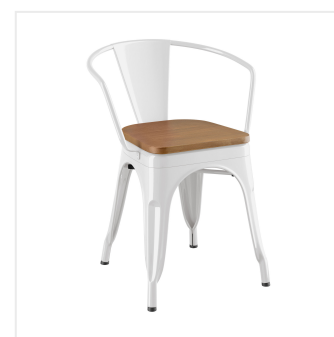

## Lancaster Table & Seating Alloy Series 32" x 32" White Standard Height Indoor Table and 4 Arm Chairs with Walnut Wood Seats

#164A3232WHTW

Item #: 164A3232WHTW Qty: \_\_\_\_\_

Project: \_\_\_\_\_

Approval: \_\_\_\_\_ Date: \_\_\_\_\_

### Features

- 32" x 32" square shape and standard height fits a variety of indoor settings
- E-coat sealant and white powder coat for rust and corrosion resistance
- Includes 4 arm chairs, each with a wood seat and an ample 400 lb. weight capacity
- Durable steel construction is perfect for long-term use
- Easy to assemble and lightweight enough to move around for special events

## Technical Data

Arms	With Arms
Assembled	Assembly Required
Back	With Back
Chair Weight Capacity	400 lb.
Color	White
Features	Stackable
Frame Material	Steel
Included Chairs	4 Chairs
Installation Type	Freestanding
Seat Color	Brown
Seat Material	Wood
Shape	Square
Table Seating Capacity	4 Chairs
Tabletop Material	Steel
Type	Table / Chair Sets
Usage	Indoor

## Notes & Details

Take your modern restaurant, cafe, or bistro to the next level with this Lancaster Table & Seating Alloy Series standard height indoor table and chairs with wood seats! This set is made of durable steel and double coated to withstand years of use. The vibrant white color adds a fun, colorful touch to any setting and is sure to be a contemporary design choice that guests love. Comfortable and stylish, this strong yet lightweight set is an excellent choice for your indoor dining area. To save you money on shipping costs, the table ships unassembled. All required assembly hardware is included so you can quickly set it up in its proper space and let your guests enjoy! To save time and hassle, the chairs ship assembled, while the seats ship detached from the chair.