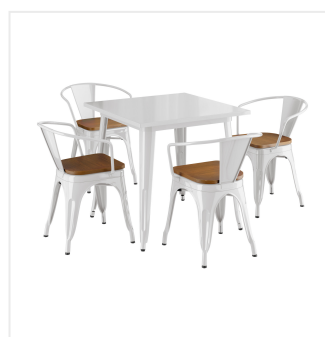

## Lancaster Table & Seating Alloy Series 32" x 32" White Standard Height Indoor Table and 4 Arm Chairs with Walnut Wood Seats

#164A3232WHTW

Item #: 164A3232WHTW Qty: \_\_\_\_\_

Project: \_\_\_\_\_

Approval: \_\_\_\_\_ Date: \_\_\_\_\_

### Features

- 32" x 32" square shape and standard height fits a variety of indoor settings
- E-coat sealant and white powder coat for rust and corrosion resistance
- Includes 4 arm chairs, each with a wood seat and an ample 400 lb. weight capacity
- Durable steel construction is perfect for long-term use
- Easy to assemble and lightweight enough to move around for special events

## Technical Data

Arms	With Arms
Assembled	Assembly Required
Back	With Back
Chair Weight Capacity	400 lb.
Color	White
Features	Stackable
Frame Material	Steel
Included Chairs	4 Chairs
Installation Type	Freestanding
Seat Color	Brown
Seat Material	Wood
Shape	Square
Table Seating Capacity	4 Chairs
Tabletop Material	Steel
Type	Table / Chair Sets
Usage	Indoor

## Notes & Details

Take your modern restaurant, cafe, or bistro to the next level with this Lancaster Table & Seating Alloy Series standard height indoor table and chairs with wood seats! This set is made of durable steel and double coated to withstand years of use. The vibrant white color adds a fun, colorful touch to any setting and is sure to be a contemporary design choice that guests love. Comfortable and stylish, this strong yet lightweight set is an excellent choice for your indoor dining area. To save you money on shipping costs, the table ships unassembled. All required assembly hardware is included so you can quickly set it up in its proper space and let your guests enjoy! To save time and hassle, the chairs ship assembled, while the seats ship detached from the chair.