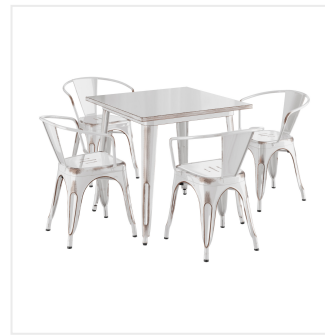

Lancaster Table & Seating Alloy Series 31 1/2" x 31 1/2" Distressed White Standard Height Outdoor Table with 4 Arm Chairs

#164A3232WHD

Item #: 164A3232WHD Qty: _____

Project: _____

Approval: _____ Date: _____

Features

- 31 1/2" x 31 1/2" square shape and standard height fits a variety of indoor and outdoor settings
- E-coat sealant and distressed white powder coat for rust and corrosion resistance
- Includes 4 arm chairs, each with an ample 400 lb. weight capacity
- Durable steel construction is perfect for long-term use
- Easy to assemble and lightweight enough to move around for special events

Technical Data

Arms	With Arms
Assembled	Assembly Required
Back	With Back
Chair Weight Capacity	400 lb.
Color	White
Features	Distressed E-Coat Sealant Powder Coated Stackable
Frame Material	Steel
Included Chairs	4 Chairs
Installation Type	Freestanding
Padded Seat	Without Padded Seat
Seat Material	Steel
Seat Type	Solid
Shape	Square
Style	Arm Chair
Table Seating Capacity	4 Chairs
Tabletop Material	Steel
Type	Table / Chair Sets
Usage	Indoor Outdoor

Notes & Details

Take your modern restaurant, cafe, or bistro to the next level with this Lancaster Table & Seating Alloy Series standard height outdoor table and chairs! This set is made of durable steel and double coated to withstand years of use. The distressed white color adds a sleek, modern touch to any setting and is sure to be a contemporary design choice that guests love. Comfortable and stylish, this strong yet lightweight set is an excellent choice for your indoor or outdoor dining area. To save you money on shipping costs, the table ships unassembled. All required assembly hardware is included so you can quickly set it up in its proper space and let your guests enjoy! The chairs ship fully assembled.