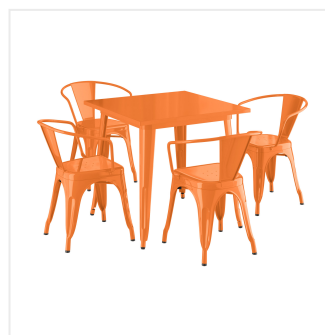

Lancaster Table & Seating Alloy Series 31 1/2" x 31 1/2" Orange Standard Height Outdoor Table with 4 Arm Chairs

#164A3232ORN

Item #: 164A3232ORN Qty: _____

Project: _____

Approval: _____ Date: _____

Features

- 31 1/2" x 31 1/2" square shape and standard height fits a variety of indoor and outdoor settings
- E-coat sealant and orange powder coat for rust and corrosion resistance
- Includes 4 arm chairs, each with an ample 400 lb. weight capacity
- Durable steel construction is perfect for long-term use
- Easy to assemble and lightweight enough to move around for special events

Technical Data

Arms	With Arms
Assembled	Assembly Required
Back	With Back
Chair Weight Capacity	400 lb.
Color	Orange
Features	E-Coat Sealant Powder Coated Stackable
Frame Material	Steel
Included Chairs	4 Chairs
Installation Type	Freestanding
Padded Seat	Without Padded Seat
Seat Material	Steel
Seat Type	Solid
Shape	Square
Style	Arm Chair
Table Seating Capacity	4 Chairs
Tabletop Material	Steel
Type	Table / Chair Sets
Usage	Indoor Outdoor

Notes & Details

Take your modern restaurant, cafe, or bistro to the next level with this Lancaster Table & Seating Alloy Series standard height outdoor table and chairs! This set is made of durable steel and double coated to withstand years of use. The vibrant orange color adds a fun, colorful touch to any setting and is sure to be a contemporary design choice that guests love. Comfortable and stylish, this strong yet lightweight set is an excellent choice for your indoor or outdoor dining area. To save you money on shipping costs, the table ships unassembled. All required assembly hardware is included so you can quickly set it up in its proper space and let your guests enjoy! The chairs ship fully assembled.