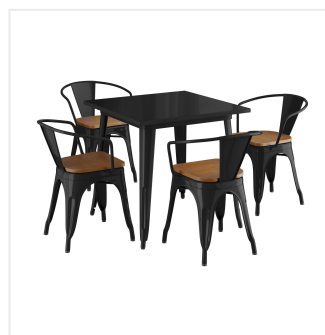

Lancaster Table & Seating Alloy Series 32" x 32" Black Standard Height Indoor Table and 4 Arm Chairs with Walnut Wood Seats

#164A3232BLKW

Item #: 164A3232BLKW Qty: _____

Project: _____

Approval: _____ Date: _____

Features

- 32" x 32" square shape and standard height fits a variety of indoor settings
- E-coat sealant and black powder coat for rust and corrosion resistance
- Includes 4 arm chairs, each with a wood seat and an ample 400 lb. weight capacity
- Durable steel construction is perfect for long-term use
- Easy to assemble and lightweight enough to move around for special events

Technical Data

Arms	With Arms
Assembled	Assembly Required
Back	With Back
Chair Weight Capacity	400 lb.
Color	Black
Features	Stackable
Frame Material	Steel
Included Chairs	4 Chairs
Installation Type	Freestanding
Seat Color	Brown
Seat Material	Wood
Shape	Square
Table Seating Capacity	4 Chairs
Tabletop Material	Steel
Type	Table / Chair Sets
Usage	Indoor

Notes & Details

Take your modern restaurant, cafe, or bistro to the next level with this Lancaster Table & Seating Alloy Series standard height indoor table and chairs with wood seats! This set is made of durable steel and double coated to withstand years of use. The black color adds a sleek, modern touch to any setting and is sure to be a contemporary design choice that guests love. Comfortable and stylish, this strong yet lightweight set is an excellent choice for your indoor dining area. To save you money on shipping costs, the table ships unassembled. All required assembly hardware is included so you can quickly set it up in its proper space and let your guests enjoy! To save time and hassle, the chairs ship assembled, while the seats ship detached from the chair.