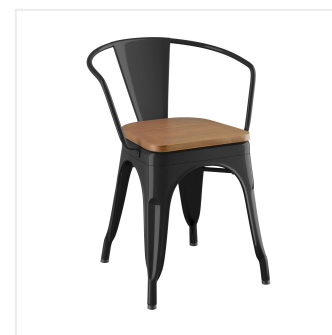

Lancaster Table & Seating Alloy Series 32" x 32" Black Standard Height Indoor Table and 4 Arm Chairs with Walnut Wood Seats

#164A3232BLKW

Item #: 164A3232BLKW Qty: _____

Project: _____

Approval: _____ Date: _____

Features

- 32" x 32" square shape and standard height fits a variety of indoor settings
- E-coat sealant and black powder coat for rust and corrosion resistance
- Includes 4 arm chairs, each with a wood seat and an ample 400 lb. weight capacity
- Durable steel construction is perfect for long-term use
- Easy to assemble and lightweight enough to move around for special events

Technical Data

Arms	With Arms
Assembled	Assembly Required
Back	With Back
Chair Weight Capacity	400 lb.
Color	Black
Features	Stackable
Frame Material	Steel
Included Chairs	4 Chairs
Installation Type	Freestanding
Seat Color	Brown
Seat Material	Wood
Shape	Square
Table Seating Capacity	4 Chairs
Tabletop Material	Steel
Type	Table / Chair Sets
Usage	Indoor

Notes & Details

Take your modern restaurant, cafe, or bistro to the next level with this Lancaster Table & Seating Alloy Series standard height indoor table and chairs with wood seats! This set is made of durable steel and double coated to withstand years of use. The black color adds a sleek, modern touch to any setting and is sure to be a contemporary design choice that guests love. Comfortable and stylish, this strong yet lightweight set is an excellent choice for your indoor dining area. To save you money on shipping costs, the table ships unassembled. All required assembly hardware is included so you can quickly set it up in its proper space and let your guests enjoy! To save time and hassle, the chairs ship assembled, while the seats ship detached from the chair.