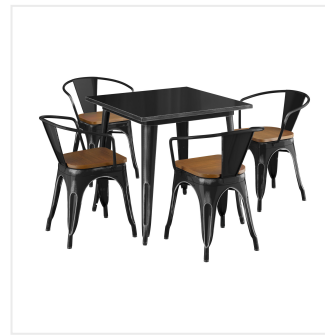

Lancaster Table & Seating Alloy Series 32" x 32" Distressed Black Standard Height Indoor Table and 4 Arm Chairs with Walnut Wood Seats

#164A3232BKDW

Item #: 164A3232BKDW Qty: _____

Project: _____

Approval: _____ Date: _____

Features

- 32" x 32" square shape and standard height fits a variety of indoor settings
- E-coat sealant and distressed black powder coat for rust and corrosion resistance
- Includes 4 arm chairs, each with a wood seat and an ample 400 lb. weight capacity
- Durable steel construction is perfect for long-term use
- Easy to assemble and lightweight enough to move around for special events

Technical Data

Arms	With Arms
Assembled	Assembly Required
Back	With Back
Chair Weight Capacity	400 lb.
Color	Black Silver
Features	Distressed Stackable
Frame Material	Steel
Included Chairs	4 Chairs
Installation Type	Freestanding
Seat Color	Brown
Seat Material	Wood
Shape	Square
Table Seating Capacity	4 Chairs
Tabletop Material	Steel
Type	Table / Chair Sets
Usage	Indoor

Notes & Details

Take your modern restaurant, cafe, or bistro to the next level with this Lancaster Table & Seating Alloy Series standard height indoor table and chairs with wood seats! This set is made of durable steel and double coated to withstand years of use. The distressed black color adds a sleek, modern touch to any setting and is sure to be a contemporary design choice that guests love. Comfortable and stylish, this strong yet lightweight set is an excellent choice for your indoor dining area. To save you money on shipping costs, the table ships unassembled. All required assembly hardware is included so you can quickly set it up in its proper space and let your guests enjoy! To save time and hassle, the chairs ship assembled, while the seats ship detached from the chair.