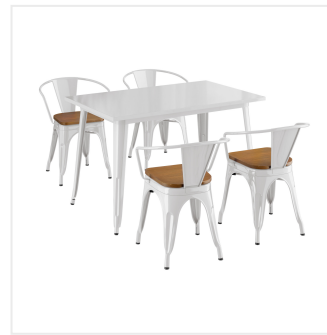

## Lancaster Table & Seating Alloy Series 30" x 48" White Standard Height Indoor Table and 4 Arm Chairs with Walnut Wood Seats

#164A3048WHTW

Item #: 164A3048WHTW Qty: \_\_\_\_\_

Project: \_\_\_\_\_

Approval: \_\_\_\_\_ Date: \_\_\_\_\_

### Features

- 30" x 48" rectangular shape and standard height fits a variety of indoor settings
- E-coat sealant and white powder coat for rust and corrosion resistance
- Includes 4 arm chairs, each with a wood seat and an ample 400 lb. weight capacity
- Durable steel construction is perfect for long-term use
- Easy to assemble and lightweight enough to move around for special events

## Technical Data

Arms	With Arms
Assembled	Assembly Required
Back	With Back
Chair Weight Capacity	400 lb.
Color	White
Features	Stackable
Frame Material	Steel
Included Chairs	4 Chairs
Installation Type	Freestanding
Seat Color	Brown
Seat Material	Wood
Shape	Rectangle
Table Seating Capacity	4 Chairs
Tabletop Material	Steel
Type	Table / Chair Sets
Usage	Indoor

## Notes & Details

Take your modern restaurant, cafe, or bistro to the next level with this Lancaster Table & Seating Alloy Series standard height indoor table and chairs with wood seats! This set is made of durable steel and double coated to withstand years of use. The vibrant white color adds a fun, colorful touch to any setting and is sure to be a contemporary design choice that guests love. Comfortable and stylish, this strong yet lightweight set is an excellent choice for your indoor dining area. To save you money on shipping costs, the table ships unassembled. All required assembly hardware is included so you can quickly set it up in its proper space and let your guests enjoy! To save time and hassle, the chairs ship assembled, while the seats ship detached from the chair.