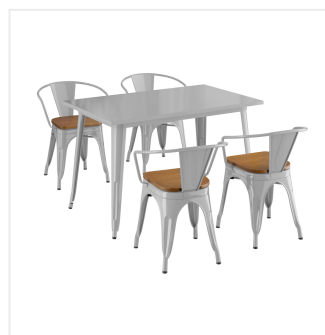

Lancaster Table & Seating Alloy Series 30" x 48" Silver Standard Height Indoor Table and 4 Arm Chairs with Walnut Wood Seats

#164A3048SILW

Item #: 164A3048SILW Qty: _____

Project: _____

Approval: _____ Date: _____

Features

- 30" x 48" rectangular shape and standard height fits a variety of indoor settings
- E-coat sealant and silver powder coat for rust and corrosion resistance
- Includes 4 arm chairs, each with a wood seat and an ample 400 lb. weight capacity
- Durable steel construction is perfect for long-term use
- Easy to assemble and lightweight enough to move around for special events

Technical Data

Arms	With Arms
Assembled	Assembly Required
Back	With Back
Chair Weight Capacity	400 lb.
Color	Silver
Features	Stackable
Frame Material	Steel
Included Chairs	4 Chairs
Installation Type	Freestanding
Seat Color	Brown
Seat Material	Wood
Shape	Rectangle
Table Seating Capacity	4 Chairs
Tabletop Material	Steel
Type	Table / Chair Sets
Usage	Indoor

Notes & Details

Take your modern restaurant, cafe, or bistro to the next level with this Lancaster Table & Seating Alloy Series standard height indoor table and chairs with wood seats! This set is made of durable steel and double coated to withstand years of use. The silver color adds a sleek, modern touch to any setting and is sure to be a contemporary design choice that guests love. Comfortable and stylish, this strong yet lightweight set is an excellent choice for your indoor dining area. To save you money on shipping costs, the table ships unassembled. All required assembly hardware is included so you can quickly set it up in its proper space and let your guests enjoy! To save time and hassle, the chairs ship assembled, while the seats ship detached from the chair.