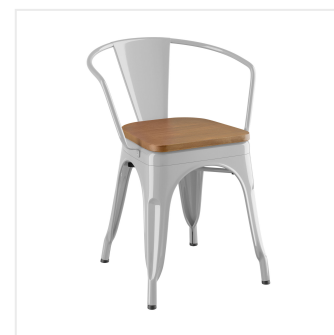

Lancaster Table & Seating Alloy Series 30" x 48" Silver Standard Height Indoor Table and 4 Arm Chairs with Walnut Wood Seats

#164A3048SILW

Item #: 164A3048SILW Qty: _____

Project: _____

Approval: _____ Date: _____

Features

- 30" x 48" rectangular shape and standard height fits a variety of indoor settings
- E-coat sealant and silver powder coat for rust and corrosion resistance
- Includes 4 arm chairs, each with a wood seat and an ample 400 lb. weight capacity
- Durable steel construction is perfect for long-term use
- Easy to assemble and lightweight enough to move around for special events

Technical Data

Arms	With Arms
Assembled	Assembly Required
Back	With Back
Chair Weight Capacity	400 lb.
Color	Silver
Features	Stackable
Frame Material	Steel
Included Chairs	4 Chairs
Installation Type	Freestanding
Seat Color	Brown
Seat Material	Wood
Shape	Rectangle
Table Seating Capacity	4 Chairs
Tabletop Material	Steel
Type	Table / Chair Sets
Usage	Indoor

Notes & Details

Take your modern restaurant, cafe, or bistro to the next level with this Lancaster Table & Seating Alloy Series standard height indoor table and chairs with wood seats! This set is made of durable steel and double coated to withstand years of use. The silver color adds a sleek, modern touch to any setting and is sure to be a contemporary design choice that guests love. Comfortable and stylish, this strong yet lightweight set is an excellent choice for your indoor dining area. To save you money on shipping costs, the table ships unassembled. All required assembly hardware is included so you can quickly set it up in its proper space and let your guests enjoy! To save time and hassle, the chairs ship assembled, while the seats ship detached from the chair.