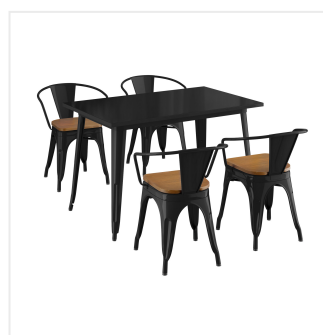

Lancaster Table & Seating Alloy Series 30" x 48" Black Standard Height Indoor Table and 4 Arm Chairs with Walnut Wood Seats

#164A3048BLKW

Item #: 164A3048BLKW Qty: _____

Project: _____

Approval: _____ Date: _____

Features

- 30" x 48" rectangular shape and standard height fits a variety of indoor settings
- E-coat sealant and black powder coat for rust and corrosion resistance
- Includes 4 arm chairs, each with a wood seat and an ample 400 lb. weight capacity
- Durable steel construction is perfect for long-term use
- Easy to assemble and lightweight enough to move around for special events

Technical Data

Arms	With Arms
Assembled	Assembly Required
Back	With Back
Chair Weight Capacity	400 lb.
Color	Black
Features	Stackable
Frame Material	Steel
Included Chairs	4 Chairs
Installation Type	Freestanding
Seat Color	Brown
Seat Material	Wood
Shape	Rectangle
Table Seating Capacity	4 Chairs
Tabletop Material	Steel
Type	Table / Chair Sets
Usage	Indoor

Notes & Details

Take your modern restaurant, cafe, or bistro to the next level with this Lancaster Table & Seating Alloy Series standard height indoor table and chairs with wood seats! This set is made of durable steel and double coated to withstand years of use. The black color adds a sleek, modern touch to any setting and is sure to be a contemporary design choice that guests love. Comfortable and stylish, this strong yet lightweight set is an excellent choice for your indoor dining area. To save you money on shipping costs, the table ships unassembled. All required assembly hardware is included so you can quickly set it up in its proper space and let your guests enjoy! To save time and hassle, the chairs ship assembled, while the seats ship detached from the chair.