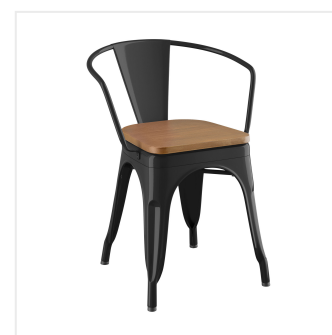

Lancaster Table & Seating Alloy Series 30" x 48" Black Standard Height Indoor Table and 4 Arm Chairs with Walnut Wood Seats

#164A3048BLKW

Item #: 164A3048BLKW Qty: _____

Project: _____

Approval: _____ Date: _____

Features

- 30" x 48" rectangular shape and standard height fits a variety of indoor settings
- E-coat sealant and black powder coat for rust and corrosion resistance
- Includes 4 arm chairs, each with a wood seat and an ample 400 lb. weight capacity
- Durable steel construction is perfect for long-term use
- Easy to assemble and lightweight enough to move around for special events

Technical Data

Arms	With Arms
Assembled	Assembly Required
Back	With Back
Chair Weight Capacity	400 lb.
Color	Black
Features	Stackable
Frame Material	Steel
Included Chairs	4 Chairs
Installation Type	Freestanding
Seat Color	Brown
Seat Material	Wood
Shape	Rectangle
Table Seating Capacity	4 Chairs
Tabletop Material	Steel
Type	Table / Chair Sets
Usage	Indoor

Notes & Details

Take your modern restaurant, cafe, or bistro to the next level with this Lancaster Table & Seating Alloy Series standard height indoor table and chairs with wood seats! This set is made of durable steel and double coated to withstand years of use. The black color adds a sleek, modern touch to any setting and is sure to be a contemporary design choice that guests love. Comfortable and stylish, this strong yet lightweight set is an excellent choice for your indoor dining area. To save you money on shipping costs, the table ships unassembled. All required assembly hardware is included so you can quickly set it up in its proper space and let your guests enjoy! To save time and hassle, the chairs ship assembled, while the seats ship detached from the chair.