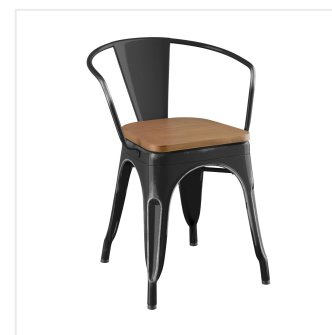

Lancaster Table & Seating Alloy Series 30" x 48" Distressed Black Standard Height Indoor Table and 4 Arm Chairs with Walnut Wood Seats

#164A3048BKDW

Item #: 164A3048BKDW Qty: _____

Project: _____

Approval: _____ Date: _____

Features

- 30" x 48" rectangular shape and standard height fits a variety of indoor settings
- E-coat sealant and distressed black powder coat for rust and corrosion resistance
- Includes 4 arm chairs, each with a wood seat and an ample 400 lb. weight capacity
- Durable steel construction is perfect for long-term use
- Easy to assemble and lightweight enough to move around for special events

Technical Data

Arms	With Arms
Assembled	Assembly Required
Back	With Back
Chair Weight Capacity	400 lb.
Color	Black Silver
Features	Distressed Stackable
Frame Material	Steel
Included Chairs	4 Chairs
Installation Type	Freestanding
Seat Color	Brown
Seat Material	Wood
Shape	Rectangle
Table Seating Capacity	4 Chairs
Tabletop Material	Steel
Type	Table / Chair Sets
Usage	Indoor

Notes & Details

Take your modern restaurant, cafe, or bistro to the next level with this Lancaster Table & Seating Alloy Series standard height indoor table and chairs with wood seats! This set is made of durable steel and double coated to withstand years of use. The distressed black color adds a sleek, modern touch to any setting and is sure to be a contemporary design choice that guests love. Comfortable and stylish, this strong yet lightweight set is an excellent choice for your indoor dining area. To save you money on shipping costs, the table ships unassembled. All required assembly hardware is included so you can quickly set it up in its proper space and let your guests enjoy! To save time and hassle, the chairs ship assembled, while the seats ship detached from the chair.