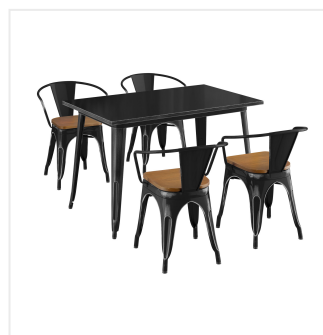

Lancaster Table & Seating Alloy Series 30" x 48" Distressed Black Standard Height Indoor Table and 4 Arm Chairs with Walnut Wood Seats

#164A3048BKDW

Item #: 164A3048BKDW Qty: _____

Project: _____

Approval: _____ Date: _____

Features

- 30" x 48" rectangular shape and standard height fits a variety of indoor settings
- E-coat sealant and distressed black powder coat for rust and corrosion resistance
- Includes 4 arm chairs, each with a wood seat and an ample 400 lb. weight capacity
- Durable steel construction is perfect for long-term use
- Easy to assemble and lightweight enough to move around for special events

Technical Data

Arms	With Arms
Assembled	Assembly Required
Back	With Back
Chair Weight Capacity	400 lb.
Color	Black Silver
Features	Distressed Stackable
Frame Material	Steel
Included Chairs	4 Chairs
Installation Type	Freestanding
Seat Color	Brown
Seat Material	Wood
Shape	Rectangle
Table Seating Capacity	4 Chairs
Tabletop Material	Steel
Type	Table / Chair Sets
Usage	Indoor

Notes & Details

Take your modern restaurant, cafe, or bistro to the next level with this Lancaster Table & Seating Alloy Series standard height indoor table and chairs with wood seats! This set is made of durable steel and double coated to withstand years of use. The distressed black color adds a sleek, modern touch to any setting and is sure to be a contemporary design choice that guests love. Comfortable and stylish, this strong yet lightweight set is an excellent choice for your indoor dining area. To save you money on shipping costs, the table ships unassembled. All required assembly hardware is included so you can quickly set it up in its proper space and let your guests enjoy! To save time and hassle, the chairs ship assembled, while the seats ship detached from the chair.