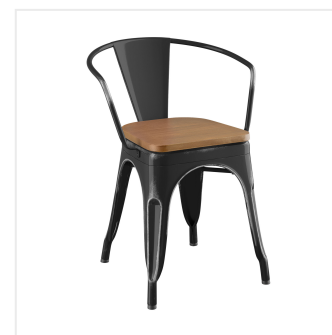

Lancaster Table & Seating Alloy Series 24" x 24" Distressed Black Standard Height Indoor Table and 2 Arm Chairs with Walnut Wood Seats

#164A2424BKDW

Item #: 164A2424BKDW Qty: _____

Project: _____

Approval: _____ Date: _____

Features

- 24" x 24" square shape and standard height fits a variety of indoor settings
- E-coat sealant and distressed black powder coat for rust and corrosion resistance
- Includes 2 arm chairs, each with a wood seat and an ample 400 lb. weight capacity
- Durable steel construction is perfect for long-term use
- Easy to assemble and lightweight enough to move around for special events

Technical Data

Arms	With Arms
Assembled	Assembly Required
Back	With Back
Chair Weight Capacity	400 lb.
Color	Black Silver
Features	Distressed Stackable
Frame Material	Steel
Included Chairs	2 Chairs
Installation Type	Freestanding
Seat Color	Brown
Seat Material	Wood
Shape	Square
Table Seating Capacity	2 Chairs
Tabletop Material	Steel
Type	Table / Chair Sets
Usage	Indoor

Notes & Details

Take your modern restaurant, cafe, or bistro to the next level with this Lancaster Table & Seating Alloy Series standard height indoor table and chairs with wood seats! This set is made of durable steel and double coated to withstand years of use. The distressed black color adds a sleek, modern touch to any setting and is sure to be a contemporary design choice that guests love. Comfortable and stylish, this strong yet lightweight set is an excellent choice for your indoor dining area. To save you money on shipping costs, the table ships unassembled. All required assembly hardware is included so you can quickly set it up in its proper space and let your guests enjoy! To save time and hassle, the chairs ship assembled, while the seats ship detached from the chair.