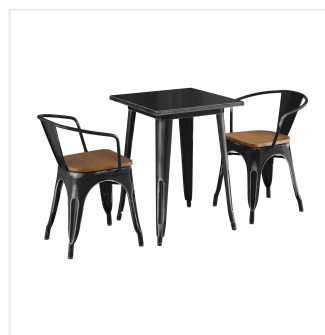

Lancaster Table & Seating Alloy Series 24" x 24" Distressed Black Standard Height Indoor Table and 2 Arm Chairs with Walnut Wood Seats

#164A2424BKDW

Item #: 164A2424BKDW Qty: _____

Project: _____

Approval: _____ Date: _____

Features

- 24" x 24" square shape and standard height fits a variety of indoor settings
- E-coat sealant and distressed black powder coat for rust and corrosion resistance
- Includes 2 arm chairs, each with a wood seat and an ample 400 lb. weight capacity
- Durable steel construction is perfect for long-term use
- Easy to assemble and lightweight enough to move around for special events

Technical Data

Arms	With Arms
Assembled	Assembly Required
Back	With Back
Chair Weight Capacity	400 lb.
Color	Black Silver
Features	Distressed Stackable
Frame Material	Steel
Included Chairs	2 Chairs
Installation Type	Freestanding
Seat Color	Brown
Seat Material	Wood
Shape	Square
Table Seating Capacity	2 Chairs
Tabletop Material	Steel
Type	Table / Chair Sets
Usage	Indoor

Notes & Details

Take your modern restaurant, cafe, or bistro to the next level with this Lancaster Table & Seating Alloy Series standard height indoor table and chairs with wood seats! This set is made of durable steel and double coated to withstand years of use. The distressed black color adds a sleek, modern touch to any setting and is sure to be a contemporary design choice that guests love. Comfortable and stylish, this strong yet lightweight set is an excellent choice for your indoor dining area. To save you money on shipping costs, the table ships unassembled. All required assembly hardware is included so you can quickly set it up in its proper space and let your guests enjoy! To save time and hassle, the chairs ship assembled, while the seats ship detached from the chair.