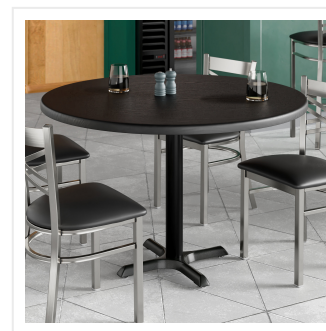

Lancaster Table & Seating 48" Round Thermo-Formed MDF Table Top with Black Wood Finish

#16448RTFBLK

Item #: 16448RTFBLK Qty: _____

Project: _____

Approval: _____ Date: _____

Features

- Seamless thermo-formed PVC cover is made to last
- 1" medium-density fiberboard core for added durability and strength
- Resistant to heat, stains, and scratching
- Rounded edges are stylish and safe
- For indoor use only

Technical Data

Material	Laminate PVC
Shape	Round
Tabletop Thickness	1 Inch
Type	Table Tops
Usage	Indoor

Notes & Details

Choose an eye-catching and reliable addition to your establishment with this Lancaster Table & Seating thermo-formed medium-density fiberboard table top. This table top is crafted with a thermo-formed PVC cover. The cover is seamless, making it easy to clean and sure to stand up to long-term wear and tear. It is resistant to heat, stains, and scratching, making it perfect for use in a busy restaurant, hotel, or bar. For added convenience, this unit also features a durable black melamine backer for table bases to attach to. This table top will give your guests a comfortable place to sit while they enjoy their meal, drink, or conversation!

This Lancaster Table & Seating table top is designed with a 1" medium-density fiberboard core. This core provides a sturdy foundation and adds durability and strength to the table top. This design allows it to withstand more weight than plywood tables and prevents the table top from warping. It is made with resin and wood particle fused together. The round design and 48" size are perfect for comfortably seating 5-6 guests. This table top also sports a black wood finish that complements any setting. The rounded edges look great and provide added safety for children. This table top is meant for indoor use only. It is the perfect addition to your commercial establishment.