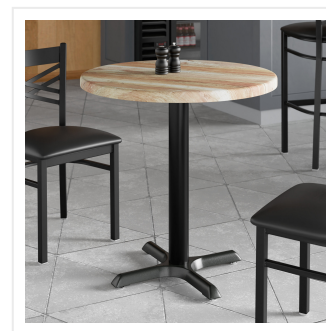

## Features

- Seamless thermo-formed PVC cover is made to last
- 1" medium-density fiberboard core for added durability and strength
- Resistant to heat, stains, and scratching
- Rounded edges are stylish and safe
- For indoor use only

## Technical Data

Diameter	30 Inches
Capacity	3 - 4 Chairs
Color	Brown
Core Type	MDF
Edge Style	Rounded
Features	Scratch Resistant Seamless Edges Stain-Resistant
Finish	Barnwood
Samples Available	Yes

## Notes & Details

Choose an eye-catching and reliable addition to your establishment with this Lancaster Table & Seating thermo-formed medium-density fiberboard table top. This table top is crafted with a thermo-formed PVC cover. The cover is seamless, making it easy to clean and sure to stand up to long-term wear and tear. It is resistant to heat, stains, and scratching, making it perfect for use in a busy restaurant, hotel, or bar. For added convenience, this unit also features a durable black melamine backer for table bases to attach to. This table top will give your guests a comfortable place to sit while they enjoy their meal, drink, or conversation!

This Lancaster Table & Seating table top is designed with a 1" medium-density fiberboard core. This core provides a sturdy foundation and adds durability and strength to the table top. This design allows it to withstand more weight than plywood tables and prevents the table top from warping. It is made with resin and wood particle fused together. The round design and 30" size are perfect for comfortably seating 3-4 guests. This table top also sports a barnwood finish that complements any setting. The rounded edges look great and provide added safety for children. This table top is meant for indoor use only. It is the perfect addition to your commercial establishment.