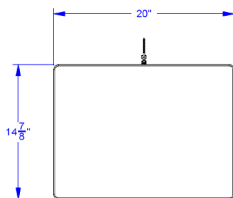

Jonli-Craft® Toddler Gourmet Kitchen Refrigerator - 2440JC

SECTION A-A

Jonli-Craft Flagship Features Include:

KYDZSafe corners & edges are rounded to minimum of $\frac{1}{2}$ " radius. KYDZSafe kickplates prevent pinching & lost objects. KYDZSafe 15" depth adds increased stability & 25% more storage than competitor's 12" depth. KYDZStrong materials are guaranteed to last. KYDZStrong dowel-pin construction adds stability & strength. KYDZStrong Recessed backs give stability & structural integrity. KYDZTuff acrylic finish is ultra-long lasting and resists yellowing. The UV coating is environmentally friendly and easy to clean with an extra-strong resistance to daily wear and common cleaning products, like bleach and nail polish remover. KYDZHinges piano hinges prevent pinching. KYDZHinges are attached with no less than nine screws and allow doors to open to 270 degrees.