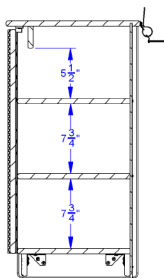

Jonli-Craft® Toddler Gourmet Kitchen Refrigerator - 2440JC

SECTION A-A

Jonli-Craft Flagship Features Include:

KYDZSafe corners & edges are rounded to minimum of $\frac{1}{2}$ " radius. KYDZSafe kickplates prevent pinching & lost objects. KYDZSafe 15" depth adds increased stability & 25% more storage than competitor's 12" depth. KYDZStrong materials are guaranteed to last. KYDZStrong dowel-pin construction adds stability & strength. KYDZStrong Recessed backs give stability & structural integrity. KYDZTuff acrylic finish is ultra-long lasting and resists yellowing. The UV coating is environmentally friendly and easy to clean with an extra-strong resistance to daily wear and common cleaning products, like bleach and nail polish remover. KYDZHinges piano hinges prevent pinching. KYDZHinges are attached with no less than nine screws and allow doors to open to 270 degrees.