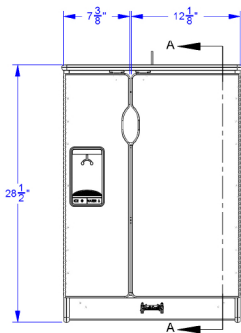

Jonli-Craft® Toddler Gourmet Kitchen Refrigerator - 2440JC

SECTION A-A

Jonli-Craft Flagship Features Include:

KYDZSafe corners & edges are rounded to minimum of $\frac{1}{2}$ " radius. KYDZSafe kickplates prevent pinching & lost objects. KYDZSafe 15" depth adds increased stability & 25% more storage than competitor's 12" depth. KYDZStrong materials are guaranteed to last. KYDZStrong dowel-pin construction adds stability & strength. KYDZStrong Recessed backs give stability & structural integrity. KYDZTuff acrylic finish is ultra-long lasting and resists yellowing. The UV coating is environmentally friendly and easy to clean with an extra-strong resistance to daily wear and common cleaning products, like bleach and nail polish remover. KYDZHinges piano hinges prevent pinching. KYDZHinges are attached with no less than nine screws and allow doors to open to 270 degrees.