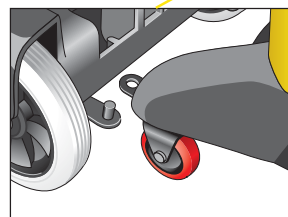

OFFERING 40% MORE STORAGE THAN OUR 6173 CART.

SECURE MOP AND BROOM STORAGE Innovative rubber Tool Grips hold handles at any position, up to 1 1/8" in diameter.

9T73 MICROFIBER DISINFECTING CART

Shown with optional accessories, including WaveBrake® Dual Water Side Press Combo.