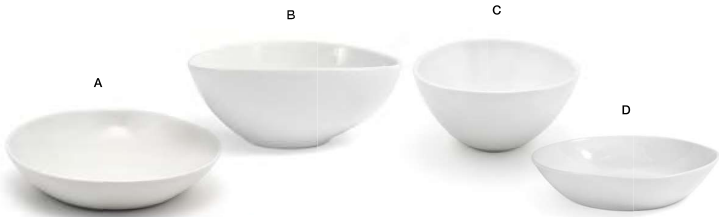

kiln[®] white

Kiln's distinctively organic yet modern personality is paired with our proprietary Superwhite glaze to serve up today's earthy and clean culinary styles.

PC = PLATE COVER AVAILABLE

PC

A	11" Round Kiln® Plate - White	11 dia x 1.75	Pack 6	DOS029WHP22
B	10" Round Kiln® Plate - White	10 dia x 1.5	Pack 6	DDP061WHP22
C	8" Round Kiln® Plate - White	8 dia x 1.5	Pack 12	DSP031WHP23
D	6" Round Kiln® Plate - White	6 dia x 1	Pack 12	DAP076WHP23

A	14" Oval Kiln® Plate - White	14 x 9 x 1.5	Pack 2	SPT056WHP20
B	11" Oval Kiln® Plate - White	11 x 7 x 1.5	Pack 6	DDP062WHP22
C	8" Oval Kiln® Plate - White	8 x 6 x 1	Pack 12	DSP032WHP23

A	9.75" Round Kiln® Bowl - 48oz - White	9.75 dia x 2	Pack 6	DBO157WHP22
B	9.5" Oval Tall Kiln® Bowl - 60oz - White	9.5 x 7 x 3.75	Pack 2	BBO034WHP20
C	7.5" Oval Tall Kiln® Bowl - 42oz - White	7.5 x 7.25 x 3.75	Pack 4	DBO154WHP21
D	8.5" Round Kiln® Bowl - 34oz - White	8.5 dia x 2	Pack 6	DBO144WHP22

A	7" Oval Kiln® Bowl - 28oz - White	7 x 6.25 x 2.75	Pack 6	DBO153WHP22
B	6" Round Kiln® Bowl - 21oz - White	6 dia x 2.75	Pack 12	DBO143WHP23
C	5" Round Kiln® Bowl - 10oz - White	5 dia x 2.5	Pack 12	DBO142WHP23

A	4" Round Kiln® Bowl - 7oz - White	4 dia x 2.25	Pack 12	DBO141WHP23
B	4oz Kiln® Ramekin - White	4 x 3.5 x 1.5	Pack 12	ASC024WHP23
C	1.5oz Kiln® Ramekin - White	2.75 dia x 1.5	Pack 12	ASC023WHP23

A	10oz Kiln® Cup - White	3.75 dia x 3	Pack 12	DCS046WHP23
	6" Round Kiln® Saucer - White	6 dia x 1	Pack 12	DCS047WHP23
B	3oz Kiln® Cup - White	3 dia x 2	Pack 12	DCS058WHP23
	4.75" Round Kiln® Saucer - White	4.75 x .75	Pack 12	DCS059WHP23