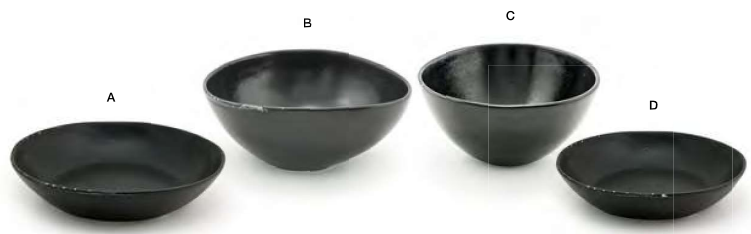

kiln[®] pepper

PC

PC = PLATE COVER AVAILABLE

| | | | | |
|---|--------------------------------|---------------|---------|-------------|
| | | | | |
| A | 11" Round Kiln® Plate - Pepper | 11 dia x 1.75 | Pack 6 | DOS029BKP22 |
| B | 10" Round Kiln® Plate - Pepper | 10 dia x 1.5 | Pack 6 | DDP061BKP22 |
| C | 8" Round Kiln® Plate - Pepper | 8 dia x 1.5 | Pack 12 | DSP031BKP23 |
| D | 6" Round Kiln® Plate - Pepper | 6 dia x 1 | Pack 12 | DAP076BKP23 |

| | | | | |
|---|-------------------------------|--------------|---------|-------------|
| | | | | |
| A | 14" Oval Kiln® Plate - Pepper | 14 x 9 x 1.5 | Pack 2 | SPT056BKP20 |
| B | 11" Oval Kiln® Plate - Pepper | 11 x 7 x 1.5 | Pack 6 | DDP062BKP22 |
| C | 8" Oval Kiln® Plate - Pepper | 8 x 6 x 1 | Pack 12 | DSP032BKP23 |

| | | | | |
|---|---|-------------------|--------|-------------|
| A | 9.75" Round Kiln® Bowl - 48oz - Pepper | 9.75 dia x 2 | Pack 6 | DBO157BKP22 |
| B | 9.5" Oval Tall Kiln® Bowl - 60oz - Pepper | 9.5 x 7 x 3.75 | Pack 2 | BBO034BKP20 |
| C | 7.5" Oval Tall Kiln® Bowl - 42oz - Pepper | 7.5 x 7.25 x 3.75 | Pack 4 | DBO154BKP21 |
| D | 8.5" Round Kiln® Bowl - 34oz - Pepper | 8.5 dia x 2 | Pack 6 | DBO144BKP22 |

| | | | | |
|---|-------------------------------------|-----------------|---------|-------------|
| A | 7" Oval Kiln® Bowl - 28oz - Pepper | 7 x 6.25 x 2.75 | Pack 6 | DBO153BKP22 |
| B | 6" Round Kiln® Bowl - 21oz - Pepper | 6 dia x 2.75 | Pack 12 | DBO143BKP23 |
| C | 5" Round Kiln® Bowl - 10oz - Pepper | 5 dia x 2.5 | Pack 12 | DBO142BKP23 |