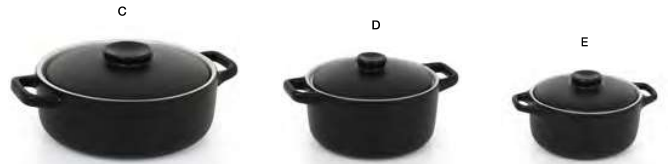

# kiln® ovenware

Available in Blood Orange and Black, our tough, vitrified high-temperature stoneware can be heated to 500°, and is ultra-affordable.

<b>A</b>	<b>9.25" Round Kiln® Ovenware Dish with Lid - 74oz - Black</b> Replacement 9.25" Round Kiln® Ovenware Lid - Black	9,25 dia x 11,75 x 3,25 8,5 dia x 1,5	Pack 2 Pack 2	DBO139BKC20 DLI139BKC20
<b>B</b>	<b>9" Round Kiln® Ovenware Dish with Lid - 56oz - Black</b> Replacement 9" Round Kiln® Ovenware Lid - Black	9 dia x 11,25 x 3 8,5 dia x 1,5	Pack 2 Pack 2	DBO140BKC20 DLI139BKC20
<b>C</b>	<b>6.25" Round Kiln® Ovenware Dish with Lid - 21oz - Black</b> Replacement 6.25" Round Kiln® Ovenware Lid - Black	6,25 dia x 8 x 2,25 5,5 dia x 1,25	Pack 4 Pack 4	DBO132BKC21 DLI132BKC21

<b>D</b>	<b>4.75" Round Kiln® Ovenware Dish with Lid - 16oz - Black</b> Replacement 4.75" Round Kiln® Ovenware Lid - Black	4,75 dia x 6,25 x 2,25 4,25 dia x 1	Pack 12 Pack 12	DBO133BKC23 DLI133BKC23
<b>E</b>	<b>4" Round Kiln® Ovenware Dish with Lid - 7oz - Black</b> Replacement 4" Round Kiln® Ovenware Lid - Black	4 dia x 5,25 x 2 3,5 dia x 1	Pack 12 Pack 12	DBO134BKC23 DLI134BKC23

NEW

<b>A</b>	<b>15" x 10" Kiln® Ovenware Dish - 120oz - Black</b>	15 x 10 x 2,75	Pack 1	BBO038BKC28
<b>B</b>	<b>7.75 x 4.25 Rectangle Kiln® Ovenware Dish - 16oz - Black</b>	7,75 x 4,25 x 2,25	Pack 12	DBO137BKC23
<b>C</b>	<b>6.25" Square Kiln® Ovenware Dish - 14oz - Black</b>	6,25 x 5,25 x 1,75	Pack 12	DBO138BKC23

<b>A</b>	<b>6.25" x 3.75" Rectangle Kiln® Ovenware Dish with Lid - 10oz - Black</b> Replacement 6.25" x 3.75" Rectangle Kiln® Ovenware Lid - Black	6,25 x 3,75 x 2 4,5 x 3 x 1	Pack 12 Pack 12	DBO135BKC23 DLI135BKC23
<b>B</b>	<b>5.5" Square Kiln® Ovenware Dish with Lid - 8oz - Black</b> Replacement 5.5" Square Kiln® Ovenware Lid - Black	5,5 x 4 x 2 3,5 x 3,5 x 1	Pack 12 Pack 12	DBO136BKC23 DLI136BKC23