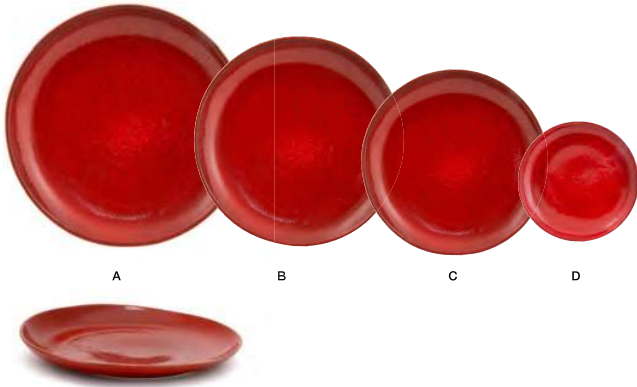

kiln[®] chili

PC = PLATE COVER AVAILABLE

PC

A	11" Round Kiln® Plate - Chili	11 dia x 1.75	Pack 6	DOS029RDP22
B	10" Round Kiln® Plate - Chili	10 dia x 1.5	Pack 6	DDP061RDP22
C	8" Round Kiln® Plate - Chili	8 dia x 1.5	Pack 12	DSP031RDP23
D	6" Round Kiln® Plate - Chili	6 dia x 1	Pack 12	DAP076RDP23

A	14" Oval Kiln® Plate - Chili	14 x 9 x 1.5	Pack 2	SPT056RDP20
B	11" Oval Kiln® Plate - Chili	11 x 7 x 1.5	Pack 6	DDP062RDP22
C	8" Oval Kiln® Plate - Chili	8 x 6 x 1	Pack 12	DSP032RDP23

A	9.75" Round Kiln® Bowl - 48oz - Chili	9.75 dia x 2	Pack 6	DBO157RDP22
B	9.5" Oval Tall Kiln® Bowl - 60oz - Chili	9.5 x 7 x 3.75	Pack 2	BBO034RDP20
C	7.5" Oval Tall Kiln® Bowl - 42oz - Chili	7.5 x 7.25 x 3.75	Pack 4	DBO154RDP21
D	8.5" Round Kiln® Bowl - 34oz - Chili	8.5 dia x 2	Pack 6	DBO144RDP22