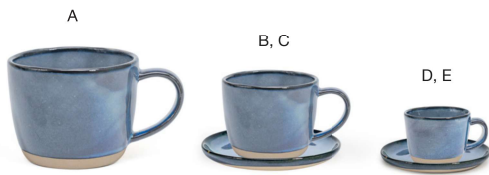

DINNERWARE - REACTIVE GLAZE, COLORED BODY PORCELAIN

ARTEFACT[®]

indigo

Artefact[®] Indigo's moody blue hues and organic shapes are designed to ignite a sense of serenity, while making an impactful statement in durable, reactive glazed colored porcelain.

ARTISANAL DESIGN | LIFETIME PLUS WARRANTY | STACKABLE ORGANIC SHAPES

- A 11" Round Artefact® Plate - Indigo pack 4 DDP068BLP21 **PC**
11 dia x .75 in | 28 dia x 1.9 cm
- B 9" Round Artefact® Plate - Indigo pack 6 DDP069BLP22
9 dia x .75 in | 23 dia x 1.8 cm
- C 7.5" Round Artefact® Plate - Indigo pack 12 DSP036BLP23
7.5 dia x .75 in | 19 dia x 1.8 cm
- D 6" Round Artefact® Plate - Indigo pack 12 DAP082BLP23
6 dia x .5 in | 15 dia x 1.4 cm

- A 13" Oval Artefact® Platter - Indigo pack 4 DOS033BLP21
13 x 9.25 x .75 in | 33 x 23.5 x 2 cm
- B 11" Oval Artefact® Plate - Indigo pack 12 DSP037BLP23
11 x 5.25 x .5 in | 28 x 13.1 x 1.5 cm

- A 11.25" Round Artefact® Low Bowl - 58 oz - Indigo pack 4 DBO194BLP21 **PC**
11.25 dia x 2.25 in | 28.6 dia x 5.4 cm, 1.7 L
- B 9.25" Round Artefact® Low Bowl - 24 oz - Indigo pack 12 DBO162BLP23 **PC**
9.25 dia x 1.5 in | 23.8 dia x 4 cm, 710 ml

- A 8.75" Round Artefact® Bowl - 48 oz - Indigo pack 4 DBO161BLP21
8.75 dia x 2.75 in | 22 dia x 7.2 cm, 1.4 L
- B 7" Round Artefact® Bowl - 24 oz - Indigo pack 6 DBO163BLP22
7 dia x 2.25 in | 18 dia x 5.9 cm, 710 ml
- C 5.25" Round Artefact® Bowl - 11 oz - Indigo pack 12 DBO164BLP23
5.25 dia x 1.75 in | 13.4 dia x 4.2 cm, 325 ml
- D 3.5 oz Round Artefact® Ramekin - Indigo pack 12 DSD070BLP23
4 dia x 1 in | 10.2 dia x 2.5 cm, 104 ml
- E 2 oz Round Artefact® Ramekin - Indigo pack 12 DSD071BLP23
3.25 dia x 1 in | 8.1 dia x 2.5 cm, 59 ml