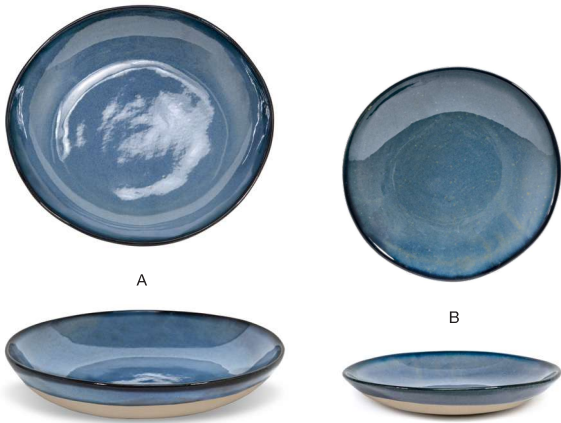

DINNERWARE - REACTIVE GLAZE, COLORED BODY PORCELAIN

ARTEFACT[®]

indigo

Artefact[®] Indigo's moody blue hues and organic shapes are designed to ignite a sense of serenity, while making an impactful statement in durable, reactive glazed colored porcelain.

ARTISANAL DESIGN | LIFETIME PLUS WARRANTY | STACKABLE ORGANIC SHAPES

- A 11" Round Artefact® Plate - Indigo pack 4 DDP068BLP21 **PC**
11 dia x .75 in | 28 dia x 1.9 cm
- B 9" Round Artefact® Plate - Indigo pack 6 DDP069BLP22
9 dia x .75 in | 23 dia x 1.8 cm
- C 7.5" Round Artefact® Plate - Indigo pack 12 DSP036BLP23
7.5 dia x .75 in | 19 dia x 1.8 cm
- D 6" Round Artefact® Plate - Indigo pack 12 DAP082BLP23
6 dia x .5 in | 15 dia x 1.4 cm

- A 13" Oval Artefact® Platter - Indigo pack 4 DOS033BLP21
13 x 9.25 x .75 in | 33 x 23.5 x 2 cm
- B 11" Oval Artefact® Plate - Indigo pack 12 DSP037BLP23
11 x 5.25 x .5 in | 28 x 13.1 x 1.5 cm

- A 11.25" Round Artefact® Low Bowl - 58 oz - Indigo pack 4 DBO194BLP21 **PC**
11.25 dia x 2.25 in | 28.6 dia x 5.4 cm, 1.7 L
- B 9.25" Round Artefact® Low Bowl - 24 oz - Indigo pack 12 DBO162BLP23 **PC**
9.25 dia x 1.5 in | 23.8 dia x 4 cm, 710 ml

- A 8.75" Round Artefact® Bowl - 48 oz - Indigo pack 4 DBO161BLP21
8.75 dia x 2.75 in | 22 dia x 7.2 cm, 1.4 L
- B 7" Round Artefact® Bowl - 24 oz - Indigo pack 6 DBO163BLP22
7 dia x 2.25 in | 18 dia x 5.9 cm, 710 ml
- C 5.25" Round Artefact® Bowl - 11 oz - Indigo pack 12 DBO164BLP23
5.25 dia x 1.75 in | 13.4 dia x 4.2 cm, 325 ml
- D 3.5 oz Round Artefact® Ramekin - Indigo pack 12 DSD070BLP23
4 dia x 1 in | 10.2 dia x 2.5 cm, 104 ml
- E 2 oz Round Artefact® Ramekin - Indigo pack 12 DSD071BLP23
3.25 dia x 1 in | 8.1 dia x 2.5 cm, 59 ml