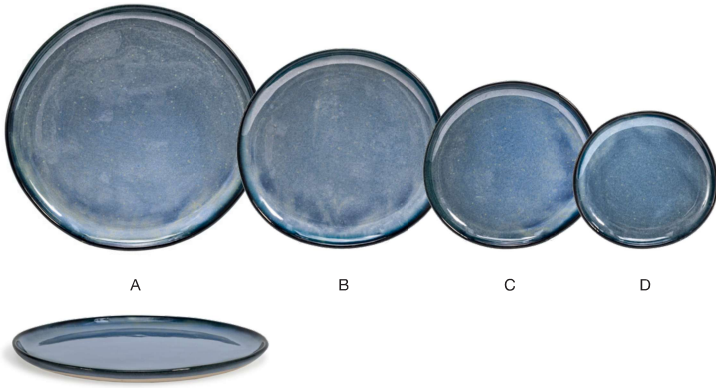

DINNERWARE - REACTIVE GLAZE, COLORED BODY PORCELAIN

ARTEFACT[®]

indigo

Artefact[®] Indigo's moody blue hues and organic shapes are designed to ignite a sense of serenity, while making an impactful statement in durable, reactive glazed colored porcelain.

ARTISANAL DESIGN | LIFETIME PLUS WARRANTY | STACKABLE ORGANIC SHAPES

- A 11" Round Artefact® Plate - Indigo pack 4 DDP068BLP21 **PC**
11 dia x .75 in | 28 dia x 1.9 cm
- B 9" Round Artefact® Plate - Indigo pack 6 DDP069BLP22
9 dia x .75 in | 23 dia x 1.8 cm
- C 7.5" Round Artefact® Plate - Indigo pack 12 DSP036BLP23
7.5 dia x .75 in | 19 dia x 1.8 cm
- D 6" Round Artefact® Plate - Indigo pack 12 DAP082BLP23
6 dia x .5 in | 15 dia x 1.4 cm

- A 13" Oval Artefact® Platter - Indigo pack 4 DOS033BLP21
13 x 9.25 x .75 in | 33 x 23.5 x 2 cm
- B 11" Oval Artefact® Plate - Indigo pack 12 DSP037BLP23
11 x 5.25 x .5 in | 28 x 13.1 x 1.5 cm

- A 11.25" Round Artefact® Low Bowl - 58 oz - Indigo pack 4 DBO194BLP21 **PC**
11.25 dia x 2.25 in | 28.6 dia x 5.4 cm, 1.7 L
- B 9.25" Round Artefact® Low Bowl - 24 oz - Indigo pack 12 DBO162BLP23 **PC**
9.25 dia x 1.5 in | 23.8 dia x 4 cm, 710 ml

- A 16 oz Artefact® Mug - Indigo pack 12 DMU027BLP23
5.75 x 4.25 x 3.25 in | 14.7 x 10.5 x 8.5 cm, 473 ml
- B 11 oz Artefact® Cup - Indigo pack 12 DMU026BLP23
5 x 3.5 x 3 in | 12.6 x 9.2 x 7.5 cm, 325 ml
- C 6" Round Artefact® Saucer - Indigo pack 12 DCS064BLP23
6 dia x .75 in | 15.5 dia x 1.6 cm
- D 3 oz Artefact® Cup - Indigo pack 12 DCS069BLP23
3.25 x 2.5 x 1.75 in | 8.3 x 6.5 x 4.7 cm, 89 ml
- E 4.5" Artefact® Saucer - Indigo pack 12 DCS070BLP23
4.5 dia x .5 in | 11.7 dia x 1.4 cm