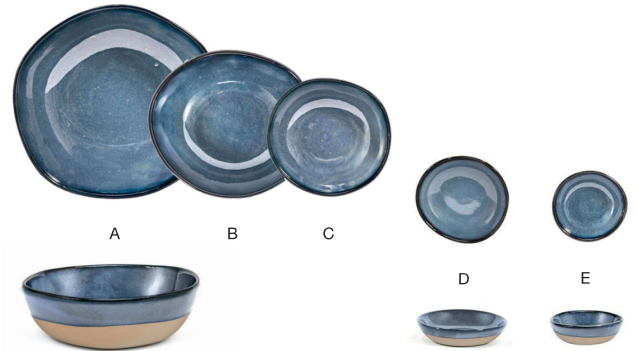

DINNERWARE - REACTIVE GLAZE, COLORED BODY PORCELAIN

ARTEFACT[®]

indigo

Artefact[®] Indigo's moody blue hues and organic shapes are designed to ignite a sense of serenity, while making an impactful statement in durable, reactive glazed colored porcelain.

ARTISANAL DESIGN | LIFETIME PLUS WARRANTY | STACKABLE ORGANIC SHAPES

- A 11" Round Artefact® Plate - Indigo pack 4 DDP068BLP21 **PC**
11 dia x .75 in | 28 dia x 1.9 cm
- B 9" Round Artefact® Plate - Indigo pack 6 DDP069BLP22
9 dia x .75 in | 23 dia x 1.8 cm
- C 7.5" Round Artefact® Plate - Indigo pack 12 DSP036BLP23
7.5 dia x .75 in | 19 dia x 1.8 cm
- D 6" Round Artefact® Plate - Indigo pack 12 DAP082BLP23
6 dia x .5 in | 15 dia x 1.4 cm

- A 13" Oval Artefact® Platter - Indigo pack 4 DOS033BLP21
13 x 9.25 x .75 in | 33 x 23.5 x 2 cm
- B 11" Oval Artefact® Plate - Indigo pack 12 DSP037BLP23
11 x 5.25 x .5 in | 28 x 13.1 x 1.5 cm

- A 11.25" Round Artefact® Low Bowl - 58 oz - Indigo pack 4 DBO194BLP21 **PC**
11.25 dia x 2.25 in | 28.6 dia x 5.4 cm, 1.7 L
- B 9.25" Round Artefact® Low Bowl - 24 oz - Indigo pack 12 DBO162BLP23 **PC**
9.25 dia x 1.5 in | 23.8 dia x 4 cm, 710 ml

- A 8.75" Round Artefact® Bowl - 48 oz - Indigo pack 4 DBO161BLP21
8.75 dia x 2.75 in | 22 dia x 7.2 cm, 1.4 L
- B 7" Round Artefact® Bowl - 24 oz - Indigo pack 6 DBO163BLP22
7 dia x 2.25 in | 18 dia x 5.9 cm, 710 ml
- C 5.25" Round Artefact® Bowl - 11 oz - Indigo pack 12 DBO164BLP23
5.25 dia x 1.75 in | 13.4 dia x 4.2 cm, 325 ml
- D 3.5 oz Round Artefact® Ramekin - Indigo pack 12 DSD070BLP23
4 dia x 1 in | 10.2 dia x 2.5 cm, 104 ml
- E 2 oz Round Artefact® Ramekin - Indigo pack 12 DSD071BLP23
3.25 dia x 1 in | 8.1 dia x 2.5 cm, 59 ml