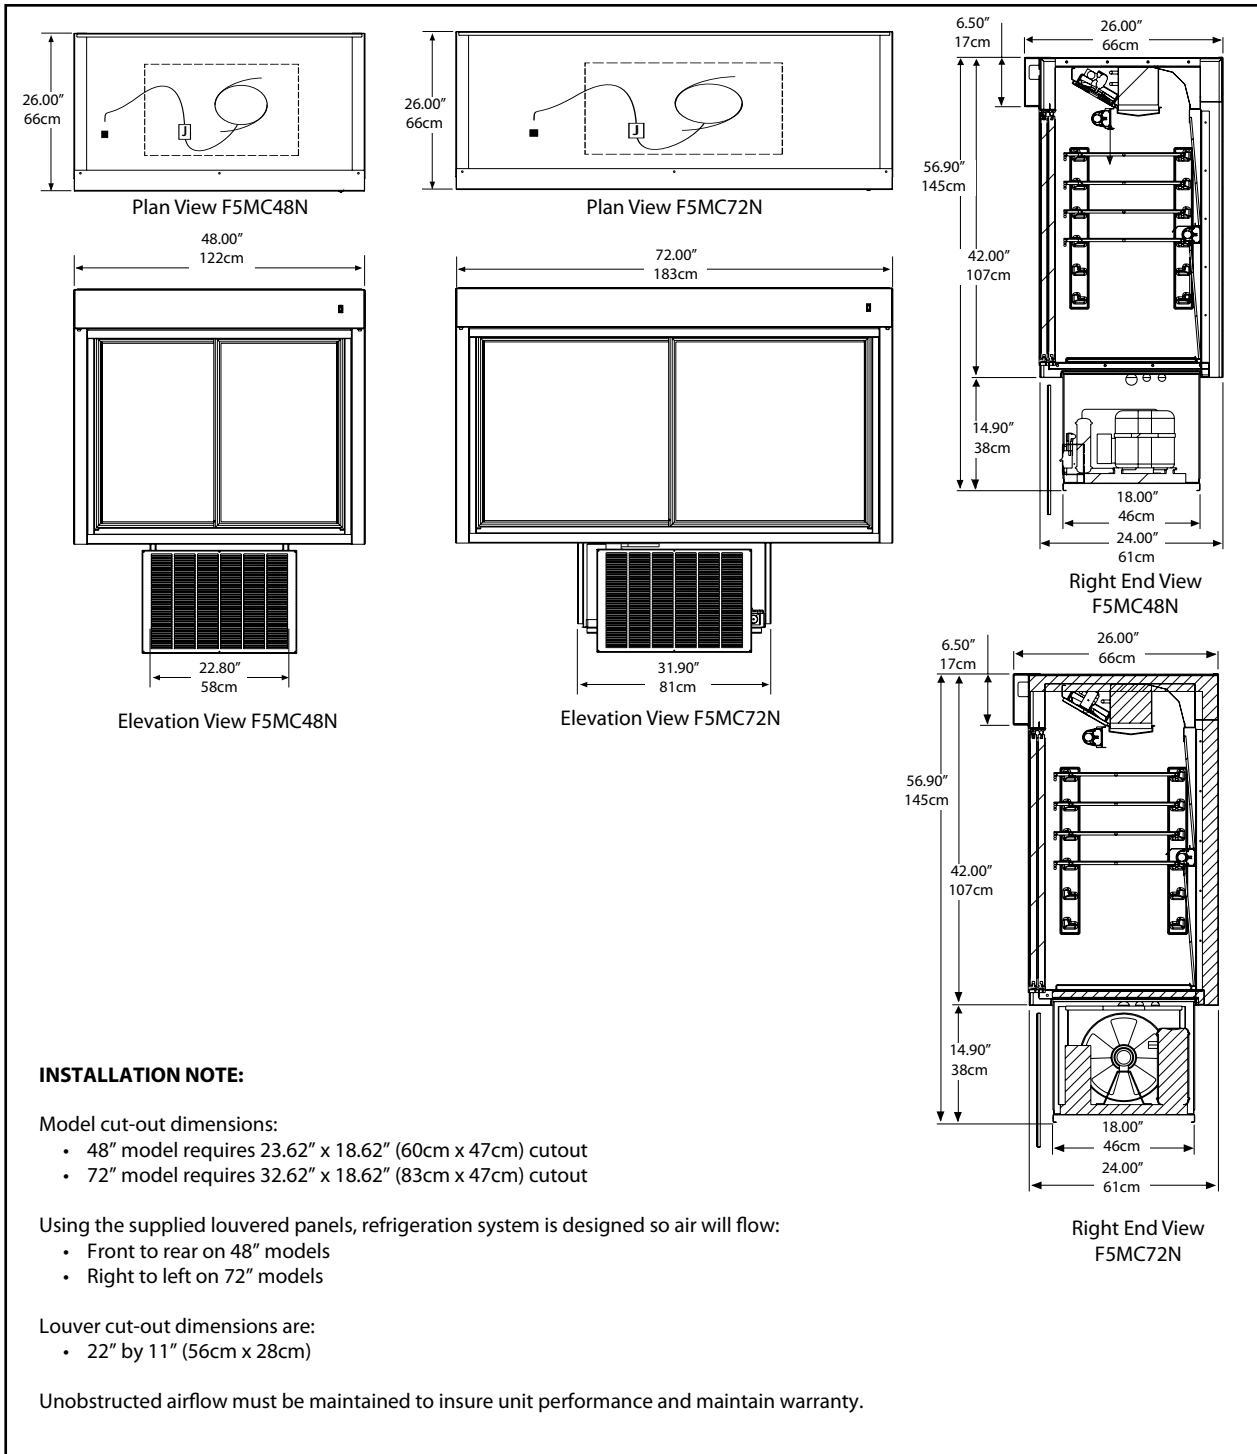

F5 Servview Drop In

24" Deep Mirrored Self-Contained Refrigerated Display Cases

Specifications

Model	Shelf Area	Storage Capacity	H.P.	Sys. Cap BTU/Hour	Cabinet Load BTU/Hour	V/Hz/Ph	Amps	Nema Plug	Ship Weight
F5MC48N	18.5ft²	14.3ft³	1/2	3160	1150	115/60/1	12.0	5-15P	415lbs/188kg
F5MC72N	29.2ft²	22.2ft³	3/4	5758	1700	115/60/1	16.0	5-20P	560lbs/254kg

Delfield reserves the right to make changes to the design or specifications without prior notice.

980 S. Isabella Rd.
Mt. Pleasant, Michigan 48858

Phone: 800-733-8948 or 989-773-7981
Fax: 800-669-0619
www.delfield.com

Printed in the U.S.A.
DSF5MCN
03/10