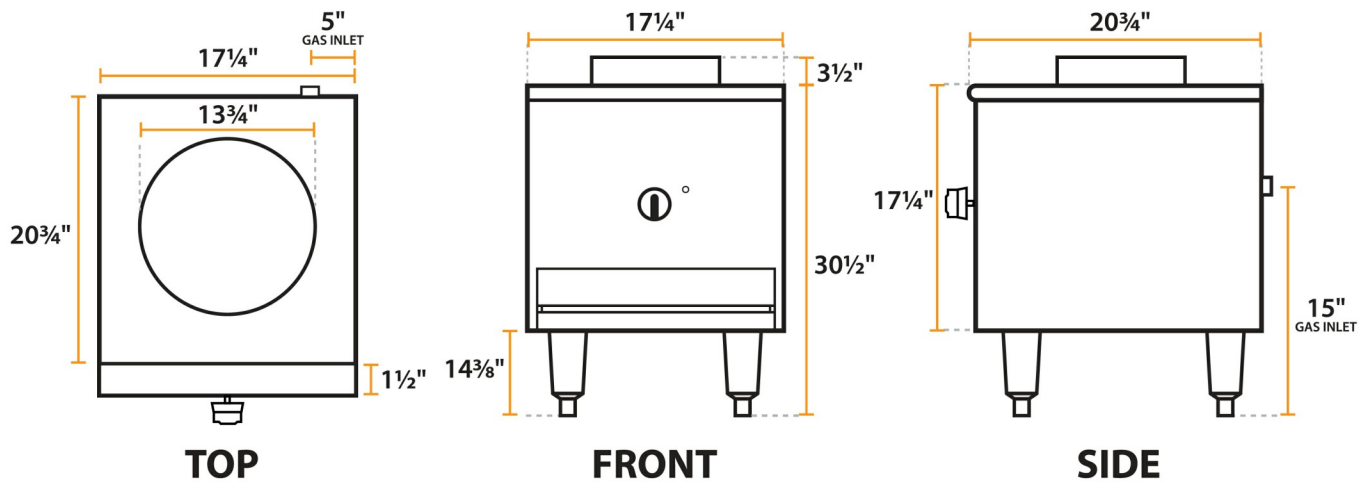

Plan View

Notes & Details

This Cooking Performance Group WOK13-NAT 13" natural gas wok range allows you to quickly and easily prepare your most delicious stir fries, sautéed dishes, and noodles while taking up minimal space on your countertop! A perfect addition to your buffet, Japanese steakhouse, or catering company, this wok range boasts a powerful 18 tip duck jet burner and delivers up to 95,000 BTUs of cooking power. Designed with a standing pilot for instant ignition, this unit is ready for use whenever you are and adjusts from 32 to 350 degrees Fahrenheit to best fit your cooking needs.

This unit's stainless steel wok attachment measures 13" in diameter to accommodate your largest woks. Its rolled front makes it easy to load, while its gradual slope design helps reduce food spillover during cooking. Boasting a stainless steel front, bottom, and cabinet, this unit provides long-lasting durability and is easy to clean after a busy dinner service. Its convenient removable drip pan collects grease to ensure your countertops stay cleaner during use.

The unit sits on 14 3/8" legs with adjustable feet to ensure leveling on uneven surfaces. This unit requires a natural gas connection for operation, but is field convertible to accept liquid propane.

⚠ WARNING: This product can expose you to chemicals including lead, which are known to the State of California to cause cancer, birth defects, or other reproductive harm. For more information, go to www.p65warnings.ca.gov.