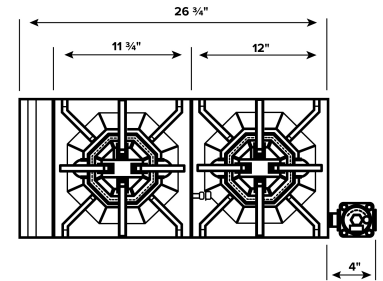

Plan View

Notes & Details

Boasting 2 powerful 30,000 BTU burners with standing pilots for instant ignition, this Cooking Performance Group SR-CPG-12-NL countertop range gives you the high performance cooking solution you need to quickly and easily prepare sauces, sides, and entrees! The heavy-duty cast iron trivets are oriented in a step-up alignment so that you can easily access pots and pans on the rear burner, and they also help protect the burners against clogs resulting from overflow.

This 2 burner countertop range features an all stainless steel construction to ensure long-lasting durability and easy cleaning, while a full width waste tray also helps expedite end-of-day cleaning. It ships ready to connect to a natural gas supply, but includes a liquid propane orifice kit for simple field conversion.

⚠ WARNING: This product can expose you to chemicals including lead, which are known to the State of California to cause cancer and birth defects or other reproductive harm. For more information, go to www.p65warnings.ca.gov.