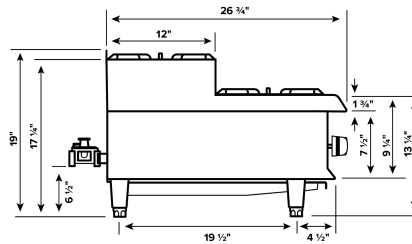

Plan View

Notes & Details

Boasting 2 powerful 30,000 BTU burners with standing pilots for instant ignition, this Cooking Performance Group SR-CPG-12-NL countertop range gives you the high performance cooking solution you need to quickly and easily prepare sauces, sides, and entrees! The heavy-duty cast iron trivets are oriented in a step-up alignment so that you can easily access pots and pans on the rear burner, and they also help protect the burners against clogs resulting from overflow.

This 2 burner countertop range features an all stainless steel construction to ensure long-lasting durability and easy cleaning, while a full width waste tray also helps expedite end-of-day cleaning. It ships ready to connect to a natural gas supply, but includes a liquid propane orifice kit for simple field conversion.

⚠ WARNING: This product can expose you to chemicals including lead, which are known to the State of California to cause cancer and birth defects or other reproductive harm. For more information, go to www.p65warnings.ca.gov.