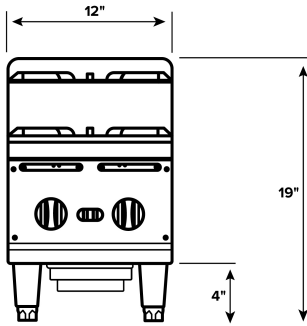

Plan View

Notes & Details

Boasting 2 powerful 30,000 BTU burners with standing pilots for instant ignition, this Cooking Performance Group SR-CPG-12-NL countertop range gives you the high performance cooking solution you need to quickly and easily prepare sauces, sides, and entrees! The heavy-duty cast iron trivets are oriented in a step-up alignment so that you can easily access pots and pans on the rear burner, and they also help protect the burners against clogs resulting from overflow.

This 2 burner countertop range features an all stainless steel construction to ensure long-lasting durability and easy cleaning, while a full width waste tray also helps expedite end-of-day cleaning. It ships ready to connect to a natural gas supply, but includes a liquid propane orifice kit for simple field conversion.

⚠ WARNING: This product can expose you to chemicals including lead, which are known to the State of California to cause cancer and birth defects or other reproductive harm. For more information, go to www.p65warnings.ca.gov.