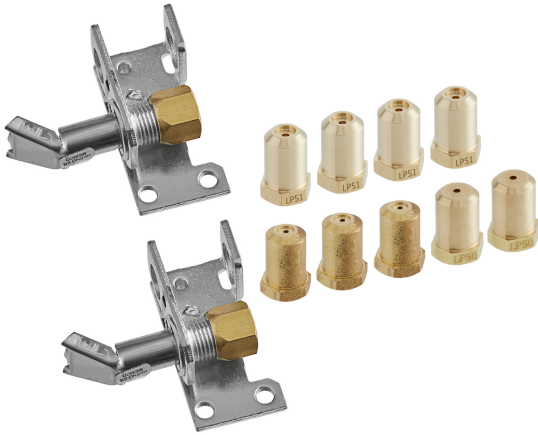

351RCK16

Cooking Performance Group 351RCK16 Natural Gas to Liquid Propane Conversion Kit for S60-G36 Models

Item #: 351RCK16 Qty: _____

Project: _____

Approval: _____ Date: _____

Features

- Designed for use with your Cooking Performance Group S60-G36 natural gas range
- Converts your natural gas unit to a liquid propane unit
- Includes (2) #50, (4) #51, and (3) #54 burner orifices and (2) liquid propane pilots

Technical Data

Type

Conversion Kits
Mechanical Parts

351RCK16

Cooking Performance Group 351RCK16 Natural Gas to Liquid Propane Conversion Kit for S60-G36 Models

Notes & Details

Use the Cooking Performance Group 351RCK16 natural gas to liquid propane conversion kit with your Cooking Performance Group S60-G36 range to change its fuel type. This kit allows you to convert your natural gas unit into a liquid propane unit. The change can be made in the field with minimal down time so that your range is ready for use as soon as possible. It comes with (2) #50, (4) #51, and (3) #54 burner orifices and (2) 351302130447 liquid propane pilots.