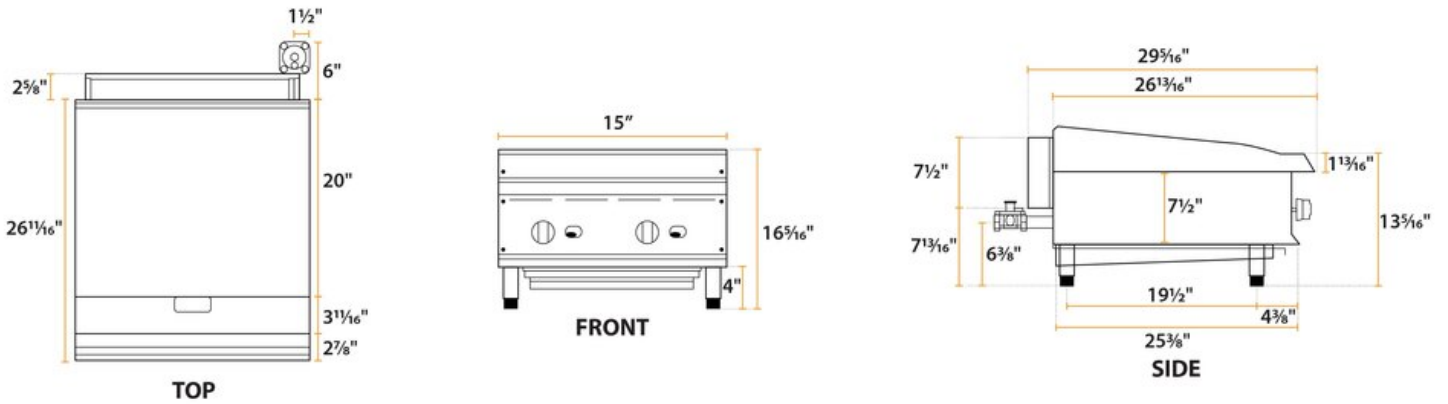

Technical Data

Width	15 Inches
Depth	29 5/16 Inches
Height	16 5/16 Inches
Cooking Surface Width	15 Inches
Cooking Surface Depth	20 Inches
Backsplash	With Backsplash
Burner BTU	30000 BTU
Burner Style	U-Shaped
Control Type	Manual
Cooking Surface Material	Polished Steel

Certifications

ETL Sanitation

3/4" Gas Connection

Field Convertible
(Gas)

ETL, US & Canada

Technical Data

Features	Massachusetts Accepted Plumbing Product
Installation Type	Countertop
Number of Burners	1 Burner
Number of Controls	1 Controls
Plate Thickness	3/4 Inch
Power Type	Natural Gas
Total BTU	30000 BTU
Type	Griddles
Usage	Medium Duty

Plan View

Cooking Performance Group GM-CPG-15-NL 15" Gas Countertop Griddle with Manual Controls - 30,000 BTU

Notes & Details

This Cooking Performance Group GM-CPG-15-NL 15" countertop griddle boasts a powerful 30,000 BTU stainless steel U-shaped burner with a standing pilot for instant ignition that makes it a fantastic choice for busy snack bars, concession stands and take-out restaurants! Great for burgers, bacon, cheesesteak, and other meats, this unit's manual control offers added appeal to experienced chefs who prefer the "feel" of manual controls, while the 3/4" thick, 15" wide polished steel cooking surface features an impressive 20" depth that is sure to deliver all of the workspace needed.