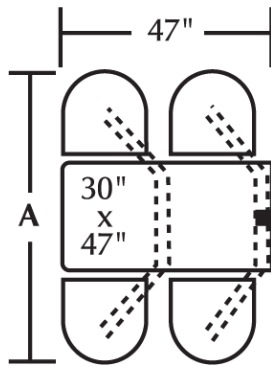

- Steel chairhead with spring swivel & molded polyurethane seat
- Vinyl "T" edge table top
- Select table top laminate, vinyl edge & seat color
- 3" Radius corners – all four corners
- Personal Space is 18.00"
- Personal space is the distance from the table edge to the back of the chairhead.
- Onyx Black powdercoat finish on frame
- Frame requires fastening – hardware included
- Assembly required

Cebra Cluster w/ Vinyl Edge Table Top & Quest Chairhead /

4 Seat Wall Unit	CEWL004VEQU	47"w x 72.5"d x 36"h	190 lbs.
4 Seat Island Unit	CEIS004VEQU	44"w x 72.5"d x 36"h	178 lbs.
4 Seat Island ADA	CEIS004VEQUADA	80"w x 72.5"d x 36"h	247 lbs.
6 Seat Wall Unit	CEWL006VEQU	76"w x 72.5"d x 36"h	305 lbs.
6 Seat Island Unit	CEIS006VEQU	72"w x 72.5"d x 36"h	285 lbs.
8 Seat Wall Unit	CEWL008VEQU	102"w x 72.5"d x 36"h	387 lbs.
8 Seat Island Unit	CEIS008VEQU	96"w x 72.5"d x 36"h	391 lbs.

Additional table edge profiles and chairhead styles available

2 Seat Wall

4 Seat Wall

4 Seat Island

6 Seat Wall

6 Seat Island

8 Seat Wall

8 Seat Island

ADA Wall Unit

All units include 30" wide table top

Overall depth all units is 72.5"