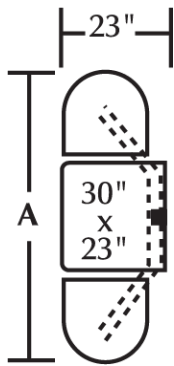

2 Seat Wall

8 Seat Wall

All units include 30" wide table top

Overall depth all units is 72.5"