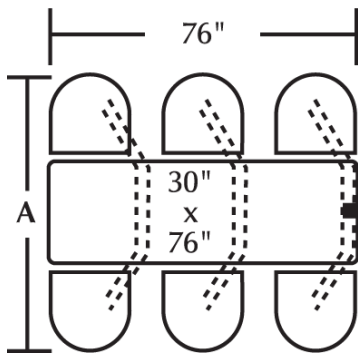

- Steel chairhead with spring swivel & molded polyurethane seat
- Vinyl "T" edge table top
- Select table top laminate, vinyl edge & seat color
- 3" Radius corners – all four corners
- Personal Space is 18.00"
- Personal space is the distance from the table edge to the back of the chairhead.
- Onyx Black powdercoat finish on frame
- Frame requires fastening – hardware included
- Assembly required

Cebra Cluster w/ Vinyl Edge Table Top & Quest Chairhead /

4 Seat Wall Unit	CEWL004VEQU	47"w x 72.5"d x 36"h	190 lbs.
4 Seat Island Unit	CEIS004VEQU	44"w x 72.5"d x 36"h	178 lbs.
4 Seat Island ADA	CEIS004VEQUADA	80"w x 72.5"d x 36"h	247 lbs.
6 Seat Wall Unit	CEWL006VEQU	76"w x 72.5"d x 36"h	305 lbs.
6 Seat Island Unit	CEIS006VEQU	72"w x 72.5"d x 36"h	285 lbs.
8 Seat Wall Unit	CEWL008VEQU	102"w x 72.5"d x 36"h	387 lbs.
8 Seat Island Unit	CEIS008VEQU	96"w x 72.5"d x 36"h	391 lbs.

Additional table edge profiles and chairhead styles available

2 Seat Wall

4 Seat Wall

4 Seat Island

6 Seat Wall

6 Seat Island

8 Seat Wall

8 Seat Island

ADA Wall Unit

All units include 30" wide table top

Overall depth all units is 72.5"