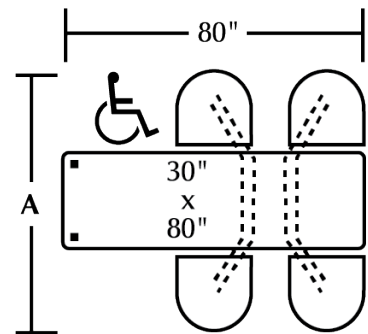

- Steel chairhead with spring swivel & molded polyurethane seat
- Vinyl "T" edge table top
- Select table top laminate, vinyl edge & seat color
- 3" Radius corners – all four corners
- Personal Space is 18.00"
- Personal space is the distance from the table edge to the back of the chairhead.
- Onyx Black powdercoat finish on frame
- Frame requires fastening – hardware included
- Assembly required

Cebra Cluster w/ Vinyl Edge Table Top & Quest Chairhead /

4 Seat Wall Unit	CEWL004VEQU	47"w x 72.5"d x 36"h	190 lbs.
4 Seat Island Unit	CEIS004VEQU	44"w x 72.5"d x 36"h	178 lbs.
4 Seat Island ADA	CEIS004VEQUADA	80"w x 72.5"d x 36"h	247 lbs.
6 Seat Wall Unit	CEWL006VEQU	76"w x 72.5"d x 36"h	305 lbs.
6 Seat Island Unit	CEIS006VEQU	72"w x 72.5"d x 36"h	285 lbs.
8 Seat Wall Unit	CEWL008VEQU	102"w x 72.5"d x 36"h	387 lbs.
8 Seat Island Unit	CEIS008VEQU	96"w x 72.5"d x 36"h	391 lbs.

Additional table edge profiles and chairhead styles available

2 Seat Wall

4 Seat Wall

4 Seat Island

6 Seat Wall

6 Seat Island

8 Seat Wall

8 Seat Island

ADA Wall Unit

All units include 30" wide table top

Overall depth all units is 72.5"