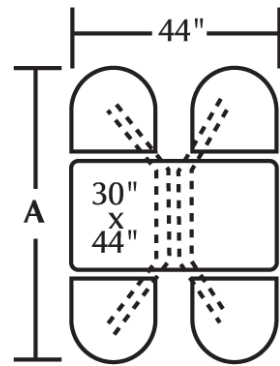

- Steel chairhead with spring swivel & molded polyurethane seat
- Vinyl "T" edge table top
- Select table top laminate, vinyl edge & seat color
- 3" Radius corners – all four corners
- Personal Space is 18.00"
- Personal space is the distance from the table edge to the back of the chairhead.
- Onyx Black powdercoat finish on frame
- Frame requires fastening – hardware included
- Assembly required

Cebra Cluster w/ Vinyl Edge Table Top & Quest Chairhead /

4 Seat Wall Unit	CEWL004VEQU	47"w x 72.5"d x 36"h	190 lbs.
4 Seat Island Unit	CEIS004VEQU	44"w x 72.5"d x 36"h	178 lbs.
4 Seat Island ADA	CEIS004VEQUADA	80"w x 72.5"d x 36"h	247 lbs.
6 Seat Wall Unit	CEWL006VEQU	76"w x 72.5"d x 36"h	305 lbs.
6 Seat Island Unit	CEIS006VEQU	72"w x 72.5"d x 36"h	285 lbs.
8 Seat Wall Unit	CEWL008VEQU	102"w x 72.5"d x 36"h	387 lbs.
8 Seat Island Unit	CEIS008VEQU	96"w x 72.5"d x 36"h	391 lbs.

Additional table edge profiles and chairhead styles available

2 Seat Wall

4 Seat Wall

4 Seat Island

6 Seat Wall

6 Seat Island

8 Seat Wall

8 Seat Island

ADA Wall Unit

All units include 30" wide table top

Overall depth all units is 72.5"