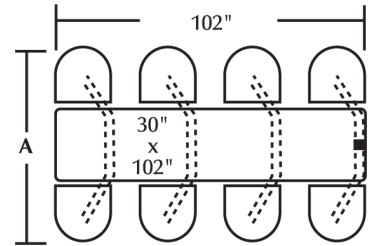

- Steel chairhead with spring swivel & molded polyurethane seat
- Vinyl "T" edge table top
- Select table top laminate, vinyl edge & seat color
- 3" Radius corners – all four corners
- Personal Space is 18.00"
- Personal space is the distance from the table edge to the back of the chairhead.
- Onyx Black powdercoat finish on frame
- Frame requires fastening – hardware included
- Assembly required

Cebra Cluster w/ Vinyl Edge Table Top & Quest Chairhead /

4 Seat Wall Unit	CEWL004VEQU	47"w x 72.5"d x 36"h	190 lbs.
4 Seat Island Unit	CEIS004VEQU	44"w x 72.5"d x 36"h	178 lbs.
4 Seat Island ADA	CEIS004VEQUADA	80"w x 72.5"d x 36"h	247 lbs.
6 Seat Wall Unit	CEWL006VEQU	76"w x 72.5"d x 36"h	305 lbs.
6 Seat Island Unit	CEIS006VEQU	72"w x 72.5"d x 36"h	285 lbs.
8 Seat Wall Unit	CEWL008VEQU	102"w x 72.5"d x 36"h	387 lbs.
8 Seat Island Unit	CEIS008VEQU	96"w x 72.5"d x 36"h	391 lbs.

Additional table edge profiles and chairhead styles available

2 Seat Wall

4 Seat Wall

4 Seat Island

6 Seat Wall

6 Seat Island

8 Seat Wall

8 Seat Island

ADA Wall Unit

All units include 30" wide table top

Overall depth all units is 72.5"