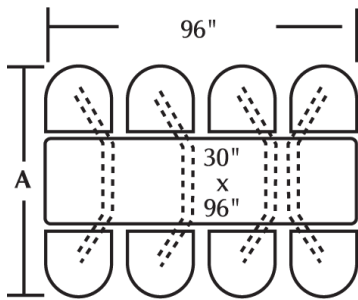

- Steel chairhead with spring swivel & molded polyurethane seat
- Vinyl "T" edge table top
- Select table top laminate, vinyl edge & seat color
- 3" Radius corners – all four corners
- Personal Space is 18.00"
- Personal space is the distance from the table edge to the back of the chairhead.
- Onyx Black powdercoat finish on frame
- Frame requires fastening – hardware included
- Assembly required

Cebra Cluster w/ Vinyl Edge Table Top & Quest Chairhead /

4 Seat Wall Unit	CEWL004VEQU	47"w x 72.5"d x 36"h	190 lbs.
4 Seat Island Unit	CEIS004VEQU	44"w x 72.5"d x 36"h	178 lbs.
4 Seat Island ADA	CEIS004VEQUADA	80"w x 72.5"d x 36"h	247 lbs.
6 Seat Wall Unit	CEWL006VEQU	76"w x 72.5"d x 36"h	305 lbs.
6 Seat Island Unit	CEIS006VEQU	72"w x 72.5"d x 36"h	285 lbs.
8 Seat Wall Unit	CEWL008VEQU	102"w x 72.5"d x 36"h	387 lbs.
8 Seat Island Unit	CEIS008VEQU	96"w x 72.5"d x 36"h	391 lbs.

Additional table edge profiles and chairhead styles available

2 Seat Wall

4 Seat Wall

4 Seat Island

6 Seat Wall

6 Seat Island

8 Seat Wall

8 Seat Island

ADA Wall Unit

All units include 30" wide table top

Overall depth all units is 72.5"