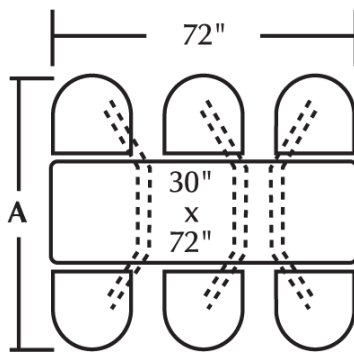

- Steel chairhead with spring swivel & molded polyurethane seat
- Vinyl "T" edge table top
- Select table top laminate, vinyl edge & seat color
- 3" Radius corners – all four corners
- Personal Space is 18.00"
- Personal space is the distance from the table edge to the back of the chairhead.
- Onyx Black powdercoat finish on frame
- Frame requires fastening – hardware included
- Assembly required

Cebra Cluster w/ Vinyl Edge Table Top & Quest Chairhead /

4 Seat Wall Unit	CEWL004VEQU	47"w x 72.5"d x 36"h	190 lbs.
4 Seat Island Unit	CEIS004VEQU	44"w x 72.5"d x 36"h	178 lbs.
4 Seat Island ADA	CEIS004VEQUADA	80"w x 72.5"d x 36"h	247 lbs.
6 Seat Wall Unit	CEWL006VEQU	76"w x 72.5"d x 36"h	305 lbs.
6 Seat Island Unit	CEIS006VEQU	72"w x 72.5"d x 36"h	285 lbs.
8 Seat Wall Unit	CEWL008VEQU	102"w x 72.5"d x 36"h	387 lbs.
8 Seat Island Unit	CEIS008VEQU	96"w x 72.5"d x 36"h	391 lbs.

Additional table edge profiles and chairhead styles available

2 Seat Wall

4 Seat Wall

4 Seat Island

6 Seat Wall

6 Seat Island

8 Seat Wall

8 Seat Island

ADA Wall Unit

All units include 30" wide table top

Overall depth all units is 72.5"