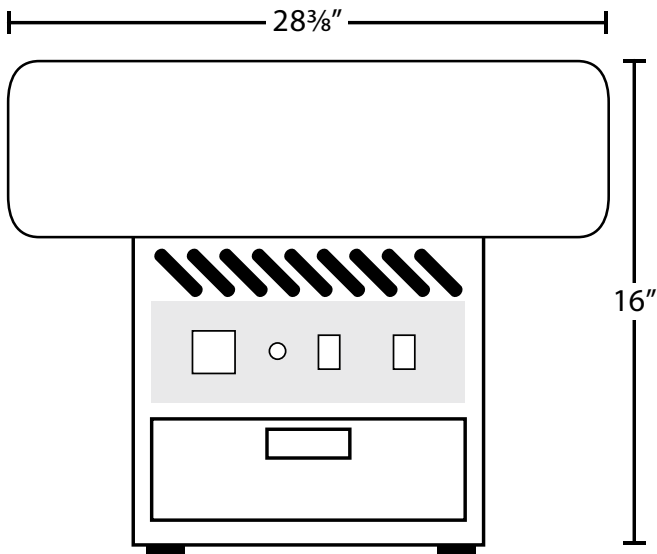

Item #382CCM28

COTTON CANDY MACHINE

NEMA 5-15P

Features

- 28" diameter stainless steel bowl
- Floss scoop included
- Production rate of 2 cones per minute
- Belt driven, 2 replacement belts included
- Stainless steel supply drawer
- Compatible floss bubble sold separately

Dimensions

Unit Dimensions	28 ³ / ₈ "W x 28 ³ / ₈ "D x 16"H
Diameter	28"

Electrical

Voltage	110V
Wattage	1080W
Plug Type	NEMA 5-15P

Front View

Compatible Items

28" Floss Bubble (#382FB28)

- Sits on top of floss bowls with an outside diameter of 28"
- Clear top with cut-out serving section
- Protects your cotton candy from germs and airborne debris