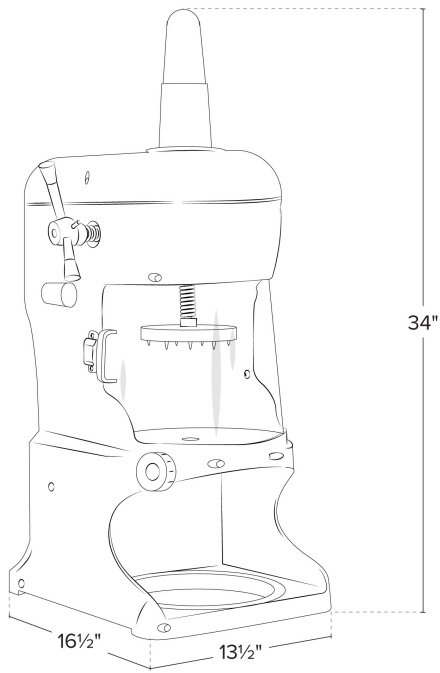

Technical Drawing

⚠ WARNING: This product can expose you to chemicals including lead, which are known to the State of California to cause cancer, birth defects, or other reproductive harm. For more information, go to www.p65warnings.ca.gov.