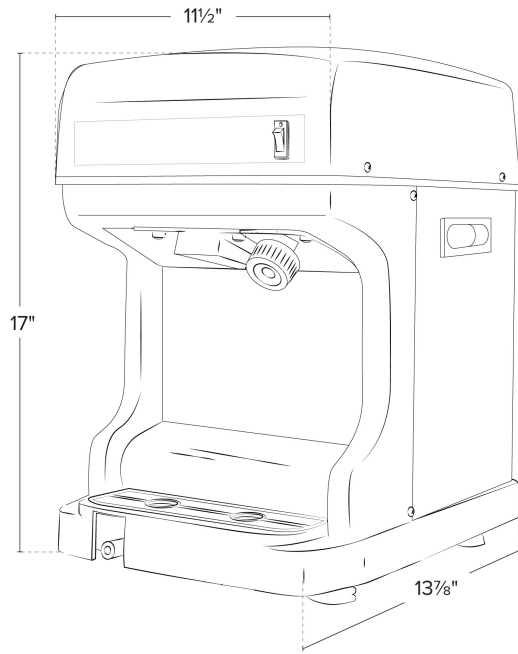

Technical Drawing

⚠ WARNING: This product can expose you to chemicals including lead, which are known to the State of California to cause cancer, birth defects, or other reproductive harm. For more information, go to www.p65warnings.ca.gov.