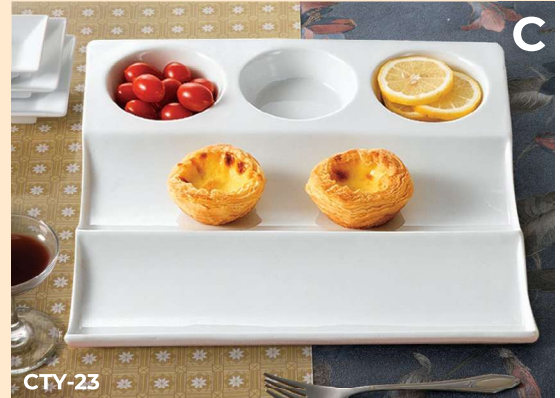

A

CUP
COL-1 3½"x2½"/8oz/3dz
Fits CTY-88, CTY-21 & CTY-25
Bone White

BREAKFAST PLATE
CTY-88 12"x5½"x1"/2dz
Fits COL-1, CTY-B4, RCN-1,
RCN-1-S, RCN-VC10, NCN-1,
NCN-37, RCN-4, JB-95-P & CN-4

B

SQUARE BOWL
CTY-33 3½"x1"/2oz/6dz
CTY-34 4"x1¼"/4.5oz/4dz
CTY-35 5"x1¾"/7oz/3dz
CTY-36 6"x2"/12oz/3dz
CTY-37 7¼"x2¼"/20oz/2dz
CTY-38 8½"x2½"/36oz/2dz
CTY-40 10¾"x3¼"/60oz/1dz

C

SQUARE BOWL
CTY-B4
4"x1¾"/6oz/4dz
Fits CTY-21, CTY-25 & CTY-88

CONTEMPORARY TRAY
BAMBOO RIM
CTY-23
12"x13"x1½"/1dz

CONTEMPORARY TRAY
CTY-21
12"x½"/1dz
CTY-25
14"x½"/1dz

CTY-23

C

SQUARE BOWL
CTY-34
4"x1¼"/4.5oz/4dz
Fits CTY-21, CTY-25 & CTY-RT10

RECT. TRAY
WITH 3 HOLDERS
CTY-RT10
12"x4¾"x1"/2dz
Fits KSE-22

SQUARE PLATE
KSE-22
13¾"x1¼"/1dz

C

D

ROUND CUP
CTY-C8
3¼"x2¾"/4oz/4dz
Fits CTY-RT10

SQUARE BOWL
CTY-33
3½"x1"/2oz/6dz
Fits CTY-RT10

RECT. TRAY
WITH 3 HOLDERS
CTY-RT10
12"x4¾"x1"/2dz
Fits KSE-22

SQUARE PLATE
KSE-22
13¾"x1¼"/1dz

D

E

3-COMPARTMENT
RECT. TRAY
CTY-77
9"x3"x2"/3.5ozx3/2dz
Fits KSE-21

SQUARE PLATE
KSE-21
12"x1"/1dz

D