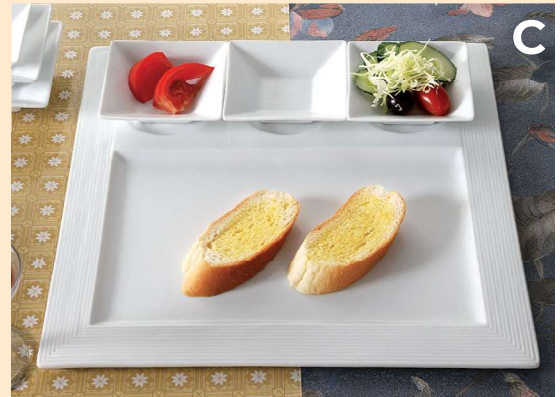

A

CUP
COL-1 3½"x2½"/8oz/3dz
Fits CTY-88, CTY-21 & CTY-25
Bone White

BREAKFAST PLATE
CTY-88 12"x5½"x1"/2dz
Fits COL-1, CTY-B4, RCN-1,
RCN-1-S, RCN-VC10, NCN-1,
NCN-37, RCN-4, JB-95-P & CN-4

B

SQUARE BOWL
CTY-33 3½"x1"/2oz/6dz
CTY-34 4"x1¼"/4.5oz/4dz
CTY-35 5"x1¾"/7oz/3dz
CTY-36 6"x2"/12oz/3dz
CTY-37 7¼"x2¼"/20oz/2dz
CTY-38 8½"x2½"/36oz/2dz
CTY-40 10¾"x3¼"/60oz/1dz

C

SQUARE BOWL
CTY-B4
4"x1¾"/6oz/4dz
Fits CTY-21, CTY-25 & CTY-88

CONTEMPORARY TRAY
BAMBOO RIM
CTY-23
12"x13"x1½"/1dz

CONTEMPORARY TRAY
CTY-21
12"x½"/1dz
CTY-25
14"x½"/1dz

CTY-23

C

SQUARE BOWL
CTY-34
4"x1¼"/4.5oz/4dz
Fits CTY-21, CTY-25 & CTY-RT10

RECT. TRAY
WITH 3 HOLDERS
CTY-RT10
12"x4¾"x1"/2dz
Fits KSE-22

SQUARE PLATE
KSE-22
13¾"x1¼"/1dz

C

D

ROUND CUP
CTY-C8
3¼"x2¾"/4oz/4dz
Fits CTY-RT10

SQUARE BOWL
CTY-33
3½"x1"/2oz/6dz
Fits CTY-RT10

RECT. TRAY
WITH 3 HOLDERS
CTY-RT10
12"x4¾"x1"/2dz
Fits KSE-22

SQUARE PLATE
KSE-22
13¾"x1¼"/1dz

D

E

3-COMPARTMENT
RECT. TRAY
CTY-77
9"x3"x2"/3.5ozx3/2dz
Fits KSE-21

SQUARE PLATE
KSE-21
12"x1"/1dz

D