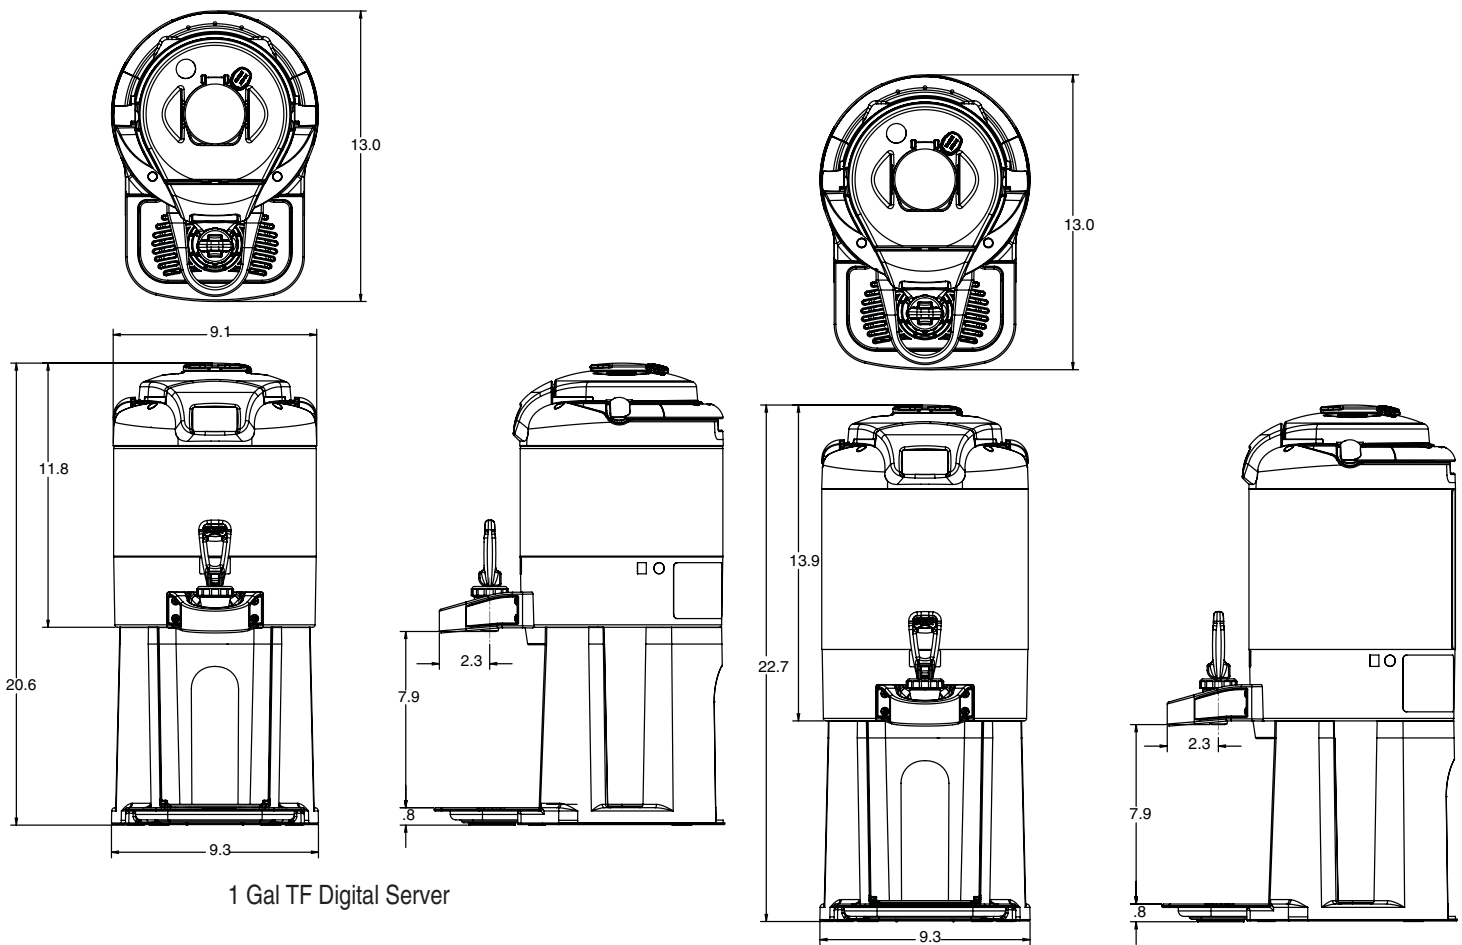

Model

TF Server

Agency Listing

Dimensions & Specifications

Model	Product #	Holding Capacity	Cubic Measure	Shipping Weight
TF Server, 1 Gal digital, stainless finish with base	42700.0000	1 gallon (3.8 litres)	2.6ft ³	15 lbs.
TF Server, 1 Gal digital, black finish with base	42700.0001	1 gallon (3.8 litres)	2.6ft ³	15 lbs.
TF Server, 1 Gal <i>Countdown Timer</i> digital, stainless finish with base	42700.0003	1 gallon (3.8 litres)	2.6ft ³	15 lbs.
TF Server, 1 Gal <i>Countdown Timer</i> digital, black finish with base	42700.0004	1 gallon (3.8 litres)	2.6ft ³	15 lbs.
TF Server, 1.5 Gal digital, stainless finish with base	42750.0000	1.5 gallon (5.7 litres)	2.8ft ³	16 lbs.
TF Server, 1.5 Gal digital, black finish with base	42750.0001	1.5 gallon (5.7 litres)	2.8ft ³	16 lbs.
TF Server, 1.5 Gal <i>Countdown Timer</i> digital, stainless finish with base	42750.0003	1.5 gallon (5.7 litres)	2.8ft ³	16 lbs.
TF Server, 1.5 Gal <i>Countdown Timer</i> digital, black finish with base	42750.0010	1.5 gallon (5.7 litres)	2.8ft ³	16 lbs.