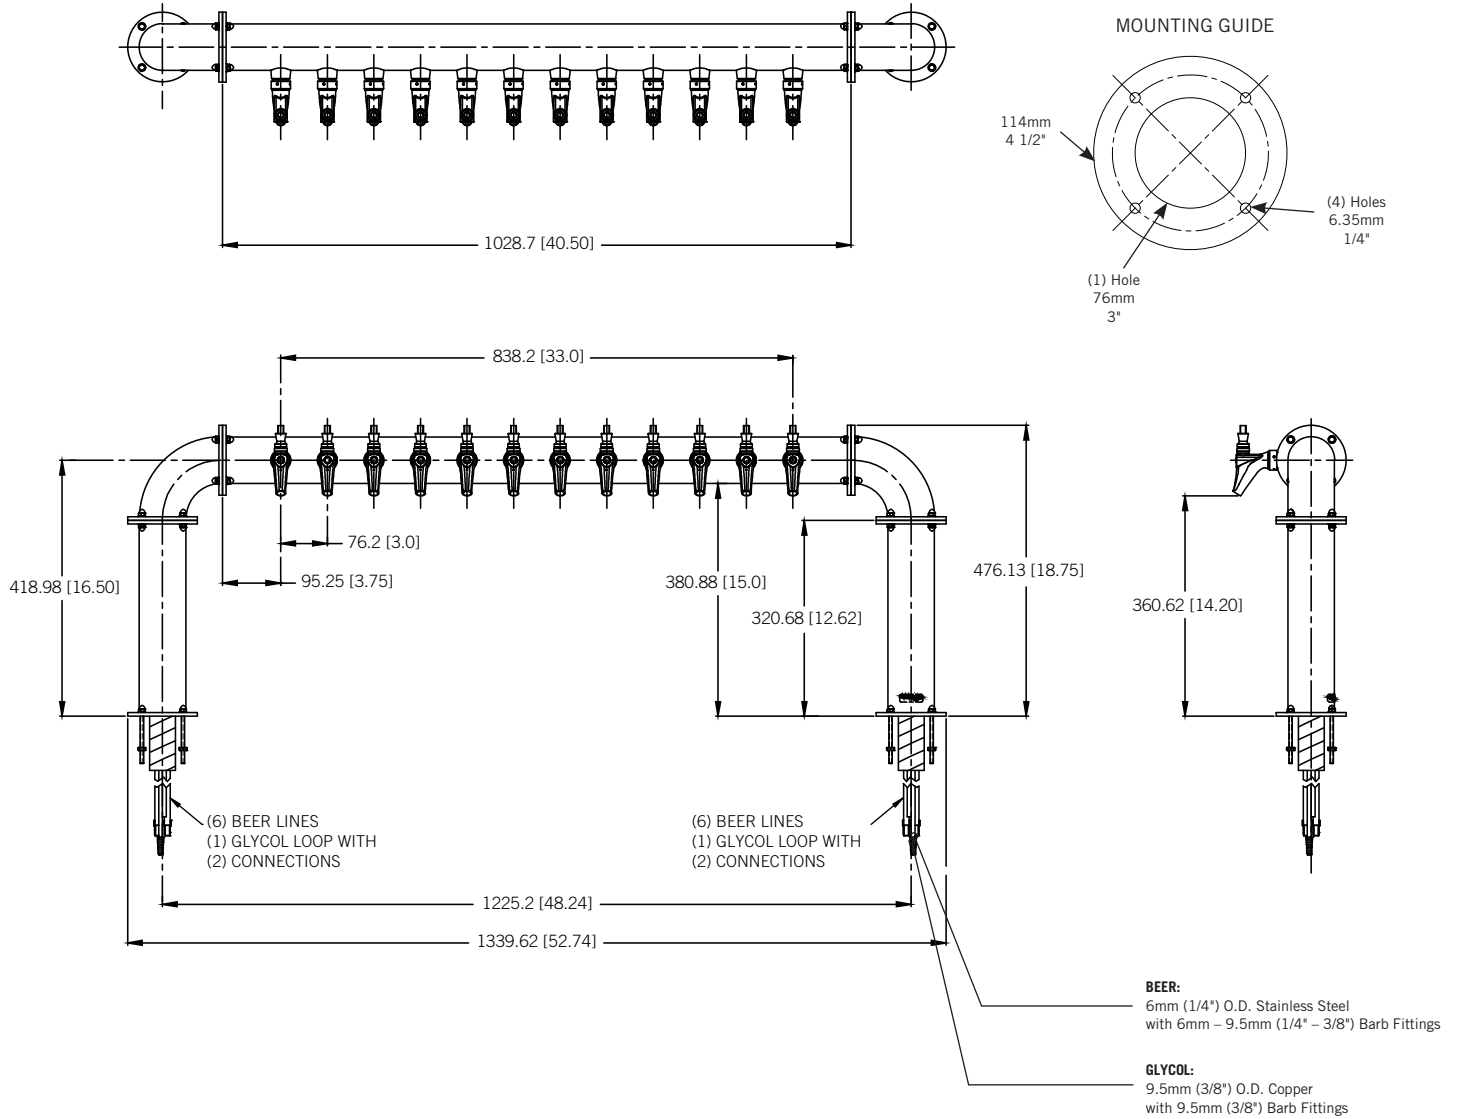

DRAFT TOWER

BIERGARTEN U - 12 FAUCET

- Brewery pipe style (3" diameter)
- U.S. manufactured
- Durable polished stainless steel finish provides years of service
- All stainless steel contact with the beer for the ultimate in draft purity

BG-U-12KR
Polished Stainless Steel

Faucet knobs not included.

 Certified by the National Sanitation Foundation

 The integrated Kool-Rite module provides optimum cooling at the point of dispense. The module construction makes the installation process as simple as PLUG "N" POUR.

www.micromatic.com • 1 (866) 327-4159

BIERGARTEN U - 12 FAUCET

Job Number: _____ Location: _____

Part No.	Faucets	Finish	Dispense System	Shipping Weight
 BG-U-12KR	12	Polished S/S	Kool-Rite (Glycol)	TBD

Dimensions