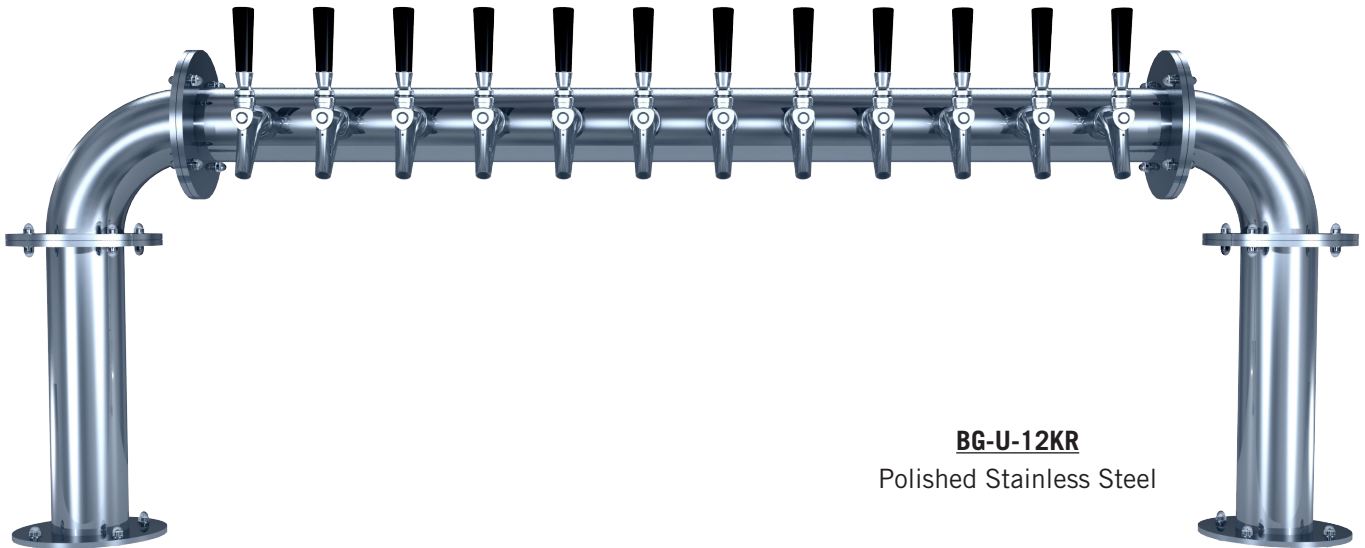

DRAFT TOWER

BIERGARTEN U - 12 FAUCET

- Brewery pipe style (3" diameter)
- U.S. manufactured
- Durable polished stainless steel finish provides years of service
- All stainless steel contact with the beer for the ultimate in draft purity

BG-U-12KR
Polished Stainless Steel

Faucet knobs not included.

 Certified by the National Sanitation Foundation

 The integrated Kool-Rite module provides optimum cooling at the point of dispense. The module construction makes the installation process as simple as PLUG "N" POUR.