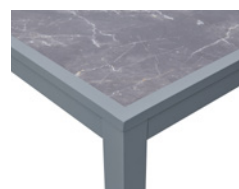

Surf Inlay series

PRODUCT INFORMATION

PH4L+ size + finish

4-leg table dimensions | 32x32 | 36x36 | 32x48 | 36x72 | dining height

PH4L+ size + finish + T

4-leg table dimensions | 32x48 | 36x72 | bar height

inlay

CR ● carrara | ● PR pietra

frame finish

WH ● white | SG ● soft gray | BL ● black

materials

aluminum | powder coat | compact laminate

features

umbrella hole optional | weighted umbrella base required, sold separately, see page 62
ADA compliant sizes available | umbrella hole not available on bar height tables