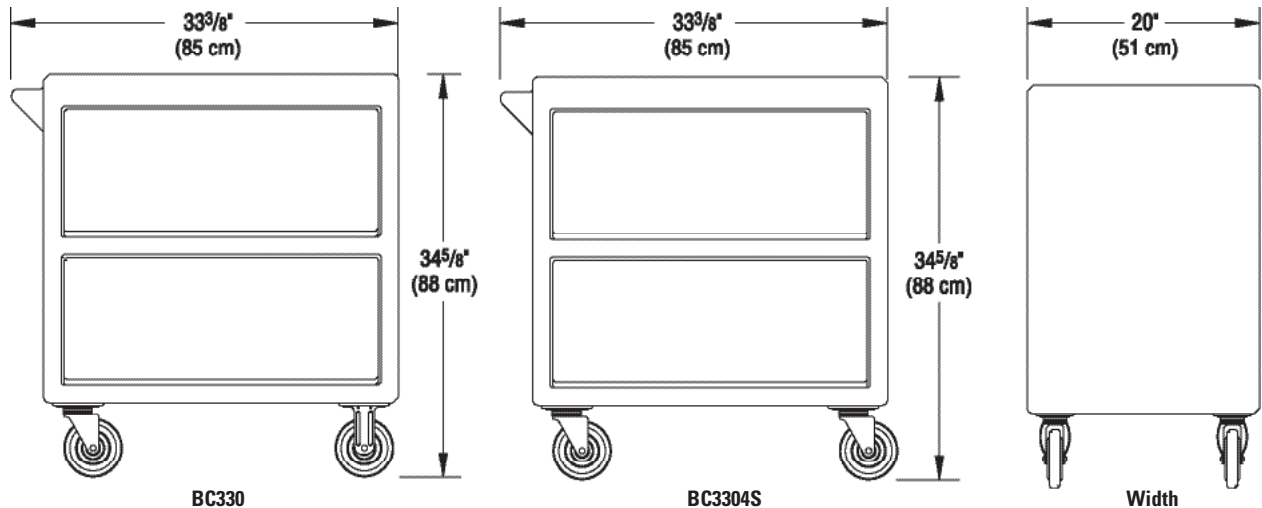

Service Carts

Enclosed Side

Models BC330, BC3304S

Features & Benefits

StoreSafe

- These sturdy carts are built to handle transporting prepared foods, table set up service or bussing boxes full of dirty dishware.
- Raised sides on the top work area prevent bus boxes from slipping off.
- Enclosed side conceals contents.
- One piece, molded high-density polyethylene construction is extremely durable and easy to clean.
- Foamed-in polyurethane insulation adds structural strength and reduces noise.
- Molded-in handle provides sturdy and controlled handling. Will not bend or break.
- Four 5" (12,7 cm) casters are bolted to molded-in metal plates to create quiet, easy transportation.
 - Model BC330 - 2 fixed, 2 swivel, 1 w/ brake
 - Model BC3304S - 4 swivel, 1 w/ brake
- Optional Removable 11 gallon (42 L) Trash Container and Catch-All Silverware Holder available.
- No assembly required.
- Available in 7 colors.

Item No. _____

Specifier Identification No. _____

Model No. _____

Quantity _____

BC330

Catch-All Silverware Holder

11 Gallon (42 L) Trash Container

Approvals

Service Carts

Enclosed Side

Models BC330, BC3304S

Item No. _____

Specifier Identification No. _____

Model No. _____

Quantity _____

Specifications

Dimension Tolerance: +/- 1/4" (0,64 cm)

| Code | Description | Load Capacity | Shelf Dimensions L x W x H | Exterior Dimensions L x W x H | Case lbs./cube Kg/m ³ |
|---------|------------------------------|-----------------------|--|--|-------------------------------------|
| BC330 | Service Cart - Enclosed Side | 500 lbs. (363 Kg.) | 27" x 18 1/2" x 11 1/4" (69 x 47 x 29 cm) | 33 3/8" x 20" x 34 5/8" (85 x 51 x 88 cm) | 68 (15.35) 30 (0,4) |
| BC3304S | Service Cart - Enclosed Side | 500 lbs. (363 Kg.) | 27" x 18 1/2" x 11 1/4" (69 x 47 x 29 cm) | 33 3/8" x 20" x 34 5/8" (85 x 51 x 88 cm) | 68 (15.35) 30 (0,4) |