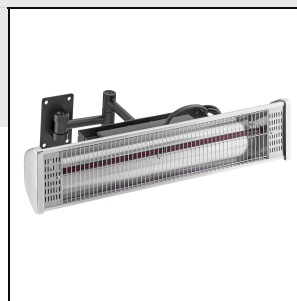

## Backyard Pro Courtyard Series Silver Electric Outdoor Patio Heater - 120V, 1500W

#554ZHQ1530

### Technical Data

Length	23 5/8 Inches
Width	3 1/8 Inches
Height	5 1/2 Inches
Phase	1 Phase
Voltage	120 Volts
Wattage	1500 Watts
Color	Silver
Coverage Area	86 Square Feet
Installation Type	Ceiling / Wall Mounted
Material	Aluminum
Plug Type	NEMA 5-15P
Power Type	Electric
Type	Patio Heaters

### Features

- Helps boost profits by extending your patio heating season
- Wall mounting bracket enables simple installation and efficient use of space
- On-off remote control allows staff to easily run the unit
- Single ruby red halogen tube offers a coverage area of about 86 square feet
- Boasts an IP55 waterproof rating

Offerings a durable construction that's built to last, this item is sure to provide your establishment with years of service. Thanks to its IP55 waterproof rating, this product is fully protected against solid objects or water jets that are projected by a 6.3 mm nozzle from any angle. It's also safe from dust particles that could interfere with normal operation. This heater even comes with its own wall mounting bracket for easy installation and immediate use. As opposed to freestanding patio heaters, this heater's wall-mount design frees up space in aisles to allow more room for seating and foot traffic! This is a 120V, 1500W, 12.5A, 60Hz unit.