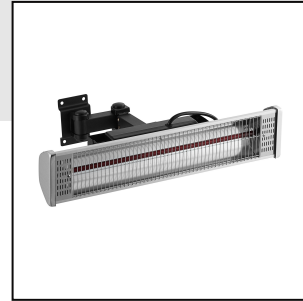

Backyard Pro Courtyard Series Silver Electric Outdoor Patio Heater - 120V, 1500W

#554ZHQ1530

Technical Data

Length	23 5/8 Inches
Width	3 1/8 Inches
Height	5 1/2 Inches
Power Cord Length	70 13/16 Inches
Phase	1 Phase
Voltage	120 Volts
Wattage	1500 Watts
Color	Silver
Coverage Area	86 Square Feet
Installation Type	Ceiling / Wall Mounted

Features

- Helps boost profits by extending your patio heating season
- Wall mounting bracket enables simple installation and efficient use of space
- On-off remote control allows staff to easily run the unit
- Single ruby red halogen tube offers a coverage area of about 86 square feet
- Boasts an IP55 waterproof rating

Certifications

Technical Data

Material	Aluminum
Plug Type	NEMA 5-15P
Power Type	Electric
Type	Patio Heaters

Notes & Details

Provide a comfortable seating experience for guests with this Backyard Pro silver electric outdoor patio heater. Perfect for breezy restaurant patios, decks, or other outdoor dining venues, this item is sure to help increase profits by keeping your customers warm. It features a single ruby red halogen tube with a coverage area of about 86 square feet. It also includes a convenient on-off remote control, which allows your staff to easily run the unit. Use this item to effectively extend your patio heating season or to keep the cold away from fans at your busy sporting venue!