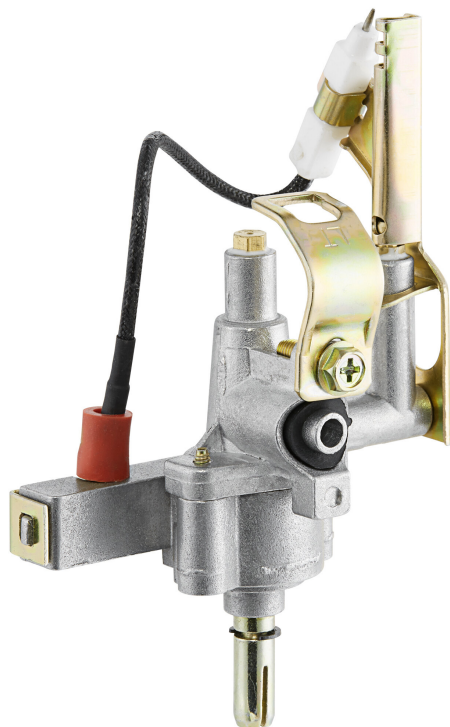

BACKYARD PRO

Backyard Pro Gas Valve for Liquid Propane Grills

#554BYPGASVLV

Technical Data

Type	Valves
------	--------

Features

- Fits select Backyard Pro liquid propane grills
- Controls liquid propane flow for safe operation
- Replacement valve for the one on your original unit

Notes & Details

This Backyard Pro gas valve replacement is designed to work with select Backyard Pro liquid propane grills. It helps control the flow of liquid propane for safe operation of your grill.