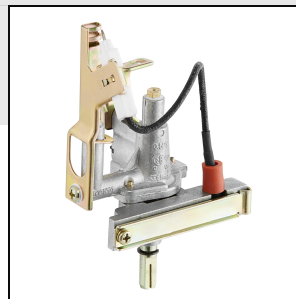

BACKYARD PRO

Backyard Pro Gas Valve for Liquid Propane Grills

#554BYPGASVLV

Technical Data

Type	Valves
------	--------

Features

- Fits select Backyard Pro liquid propane grills
- Controls liquid propane flow for safe operation
- Replacement valve for the one on your original unit

Notes & Details

This Backyard Pro gas valve replacement is designed to work with select Backyard Pro liquid propane grills. It helps control the flow of liquid propane for safe operation of your grill.