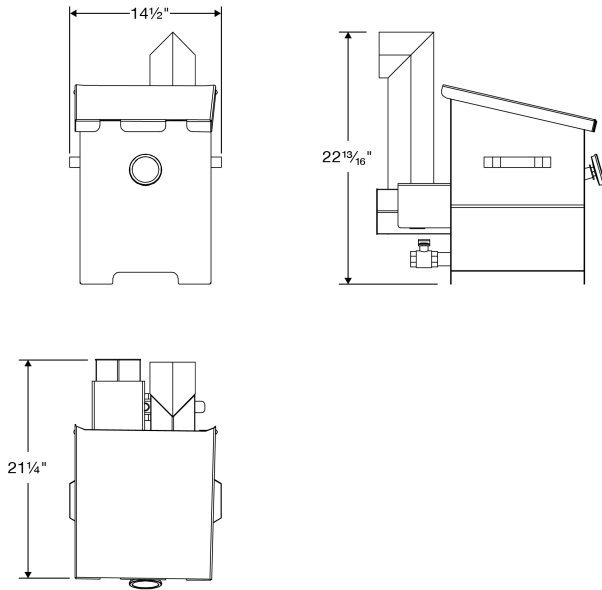

Plan View

Notes & Details

Fry up fish, french fries, chicken, and more with this Backyard Pro BPF4G 4 gallon steel liquid propane outdoor deep fryer! Boasting a 4 gallon oil capacity and 90,000 BTU, this double basket portable deep fryer has the power to keep up with demand at fish fries, patio cookouts, tailgating parties, BBQs, and other outdoor events. Plus, it's still compact enough for easy storage.

With a carbon steel construction, this fryer is built to last. Plus, the flame in this model is protected by wind guards, making it easier to fry foods for a BBQ with any kind of weather! The fryer's pot design pushes sediment to the bottom of the fryer, providing a cleaner frying experience. The rear drain makes changing out oil easy when it has cooled after frying. This unit also boasts an extremely fast recovery time, taking up less cooking time, and reducing the amount of oil both absorbed into the food and needed to refill the deep fryer after frying. Plus, this unit features a front-mounted thermometer for easy temperature monitoring.

For outdoor use only, the Backyard Pro 4 gallon steel liquid propane outdoor deep fryer features a steel frame with a high-temp paint to ensure that it will last for years to come. This model comes set up for liquid propane with a 20 psi regulator hose included.

⚠ WARNING: This product can expose you to chemicals including lead, which are known to the State of California to cause cancer, birth defects, or other reproductive harm. For more information, go to www.p65warnings.ca.gov.