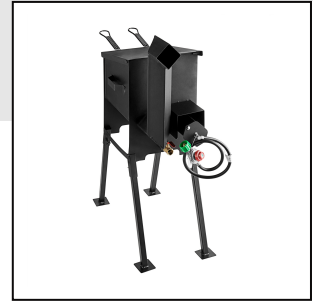

BACKYARD PRO

Backyard Pro BP4GEFS 4 Gallon Steel Liquid Propane Stationary Outdoor Deep Fryer - 90,000 BTU

#554BP4GEFS

Technical Data

Width	13 Inches
Depth	26 Inches
Height	36 Inches
Fryer Usage	Low Production
Installation Type	Freestanding
Material	Steel
Number of Fry Baskets	2 Fry Baskets
Number of Fry Pots	1 Fry Pot
Oil Capacity	4 gal.

Features

- Durable steel 4 gallon tank with rear mounted drain
- Great for fish fries, onion rings, french fries, wings, and other fried foods
- Includes two fryer baskets with coated handles, large front mounted thermometer, and regulator hose
- Flame shielded by protective wind guards
- Liquid propane; 90,000 BTU of power offers extremely fast recovery times

Certifications

Portable LP Tank Connection

Technical Data

Power Type	Liquid Propane
Total BTU	90000 BTU
Type	Fryers

Notes & Details

Fry up fish, french fries, chicken, and more with this Backyard Pro BP4GEFS 4 gallon steel liquid propane stationary outdoor deep fryer! Boasting a 4 gallon oil capacity and 90,000 BTU of heating power, this deep fryer has the power to keep up with demand at fish fries, patio cookouts, tailgating parties, BBQs, and other outdoor events, while still being compact enough for easy storage. It includes two fry baskets so you can begin frying up your delicious menu items right away .

With a carbon steel construction, this fryer is built to last. Plus, the flame in this model is protected by wind guards, making it easier to fry foods for a BBQ with any kind of weather! The fryer's pot design pushes sediment to the bottom of the fryer, providing a cleaner frying experience. The rear drain makes changing out oil easy, when it has cooled after frying. This unit also boasts an extremely fast recovery time, taking up less cooking time, and reducing the amount of oil both absorbed into the food and needed to refill the deep fryer after frying. This unit features a front-mounted thermometer for easy temperature monitoring.