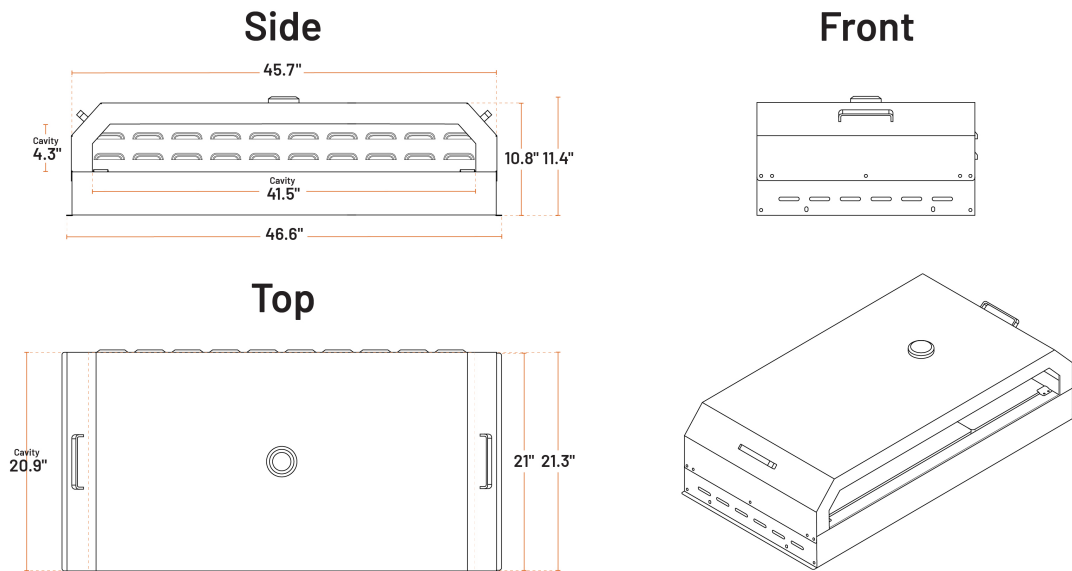

### Technical Data

Width	48 Inches
Cooking Surface Width	41 1/2 Inches
Cooking Surface Depth	20 15/16 Inches
Type	Adapters Add-On Accessories

## Plan View