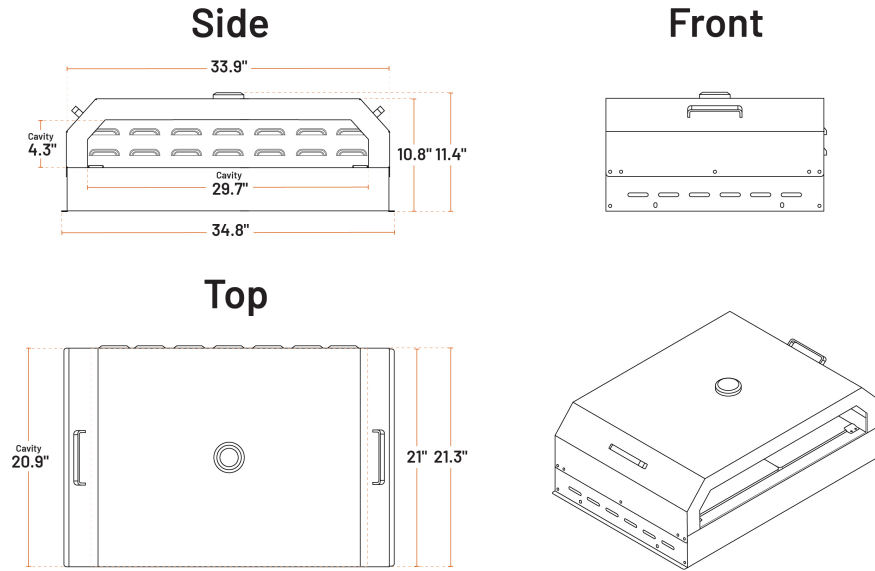

Plan View

Notes & Details

Convert your Backyard Pro LPG36 or LPG72 liquid propane outdoor grill into a deluxe pizza oven with this Backyard Pro 55436PO 36" pizza oven attachment! This versatile attachment allows you to cook fresh housemade pizzas, bread loaves, or flatbreads using your grill, eliminating the need to purchase a separate pizza oven. It features ceramic stones that evenly distribute heat to prevent burnt crusts and promote gooey centers. Plus, it has a domed ceiling design that mimics the heating pattern of a wood fired brick oven to create fresh, quality pizza every time.

⚠ WARNING: This product can expose you to chemicals including lead, which are known to the State of California to cause cancer, birth defects, or other reproductive harm. For more information, go to www.p65warnings.ca.gov.